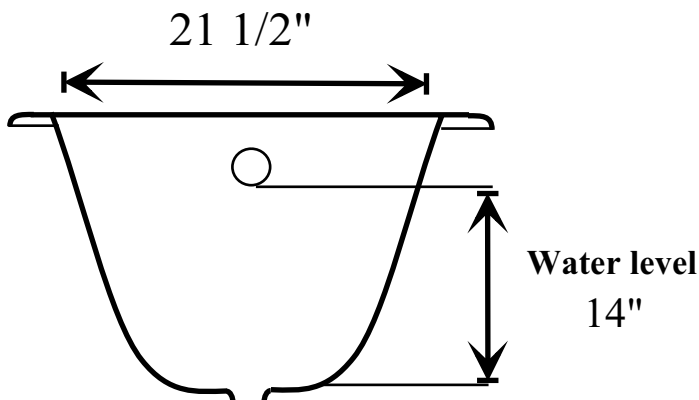

SUNRISE SPECIALTY CO.

807-47 to 59 BUILT IN TUB

	Length	Width	Height
807-47	47 1/4" (1200 mm)	27 1/2" (700 mm)	15 3/4" (400 mm)
807-55	55 1/4" (1400 mm)	27 1/2" (700 mm)	16 1/2" (420 mm)
807-59	59 5/16" (1500 mm)	27 1/2" (700 mm)	16 1/2" (420 mm)

NOTE:
 Item 807-1 Adjustable brackets
 are available separately.
 807-1 Adjust between 2" to 4"
 for a easier installation