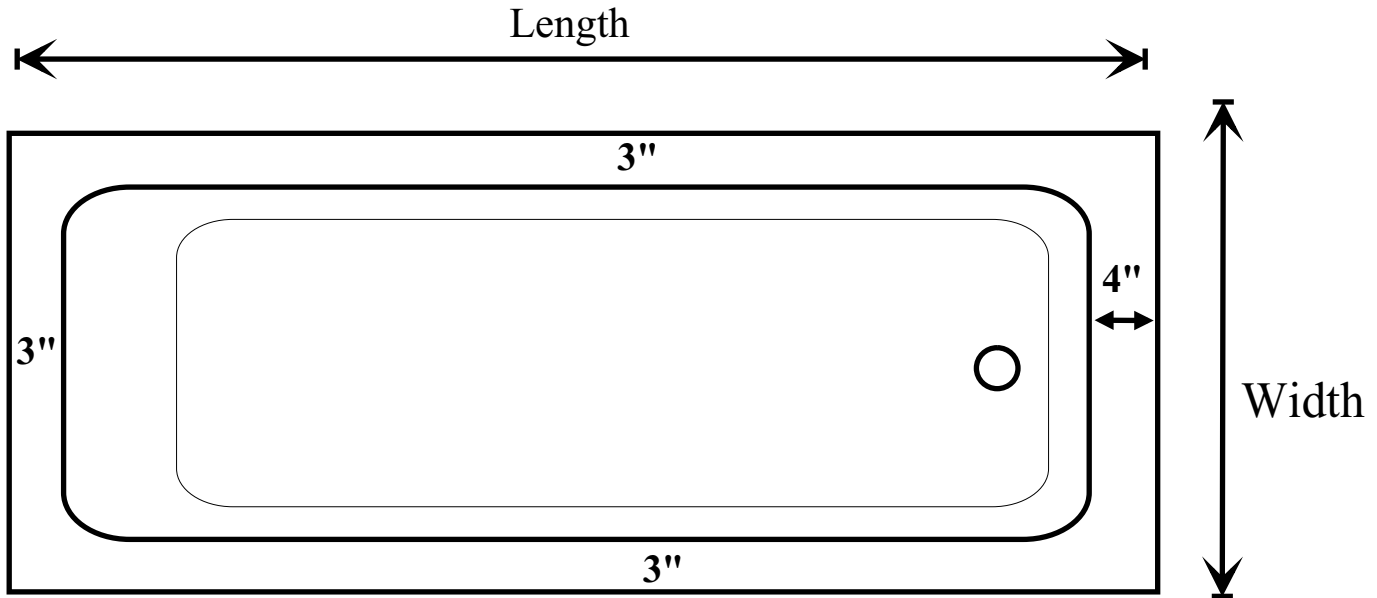

SUNRISE SPECIALTY CO.

807-47 to 59 BUILT IN TUB

	Length	Width	Height
807-47	47 1/4" (1200 mm)	27 1/2" (700 mm)	15 3/4" (400 mm)
807-55	55 1/4" (1400 mm)	27 1/2" (700 mm)	16 1/2" (420 mm)
807-59	59 5/16" (1500 mm)	27 1/2" (700 mm)	16 1/2" (420 mm)

NOTE:
 Item 807-1 Adjustable brackets
 are available separately.
 807-1 Adjust between 2" to 4"
 for a easier installation