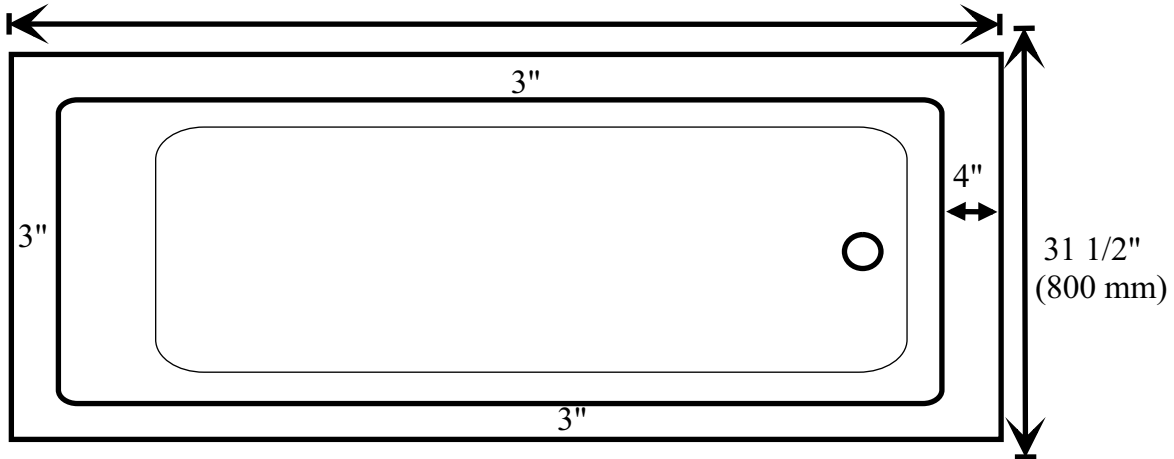

SUNRISE SPECIALTY CO.

#807-72 BUILT IN TUB

Water Capacity 67 Gallons

71" (1800 mm)

71" (1800 mm)

NOTE:
Item 807-1 Adjustable brackets
are available separately.
807-1 Adjust between
2 to 4 inches for a easier installation