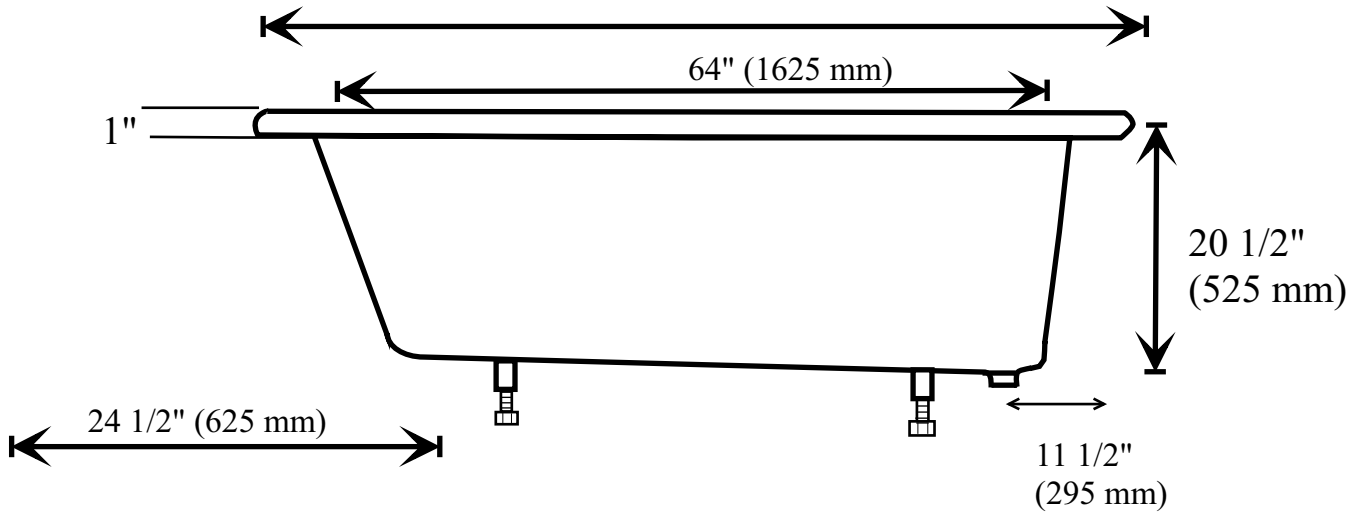

SUNRISE SPECIALTY CO.

#807-72 BUILT IN TUB

Water Capacity 67 Gallons

71" (1800 mm)

71" (1800 mm)

NOTE:
Item 807-1 Adjustable brackets
are available separately.
807-1 Adjust between
2 to 4 inches for a easier installation