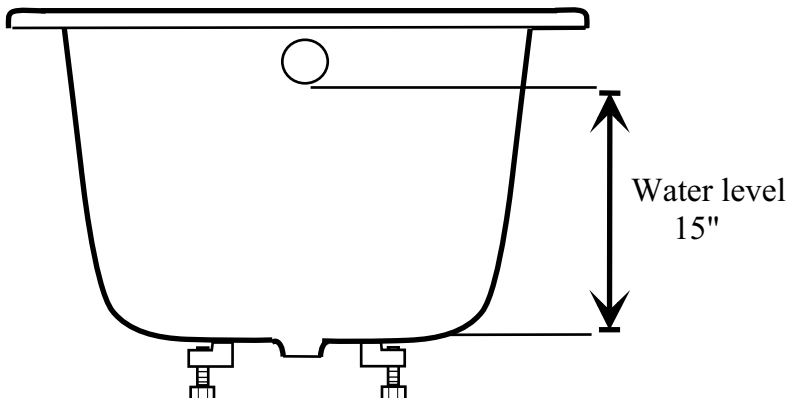

SUNRISE SPECIALTY CO.

#807-72 BUILT IN TUB

Water Capacity 67 Gallons

71" (1800 mm)

71" (1800 mm)

NOTE:
Item 807-1 Adjustable brackets
are available separately.
807-1 Adjust between
2 to 4 inches for a easier installation