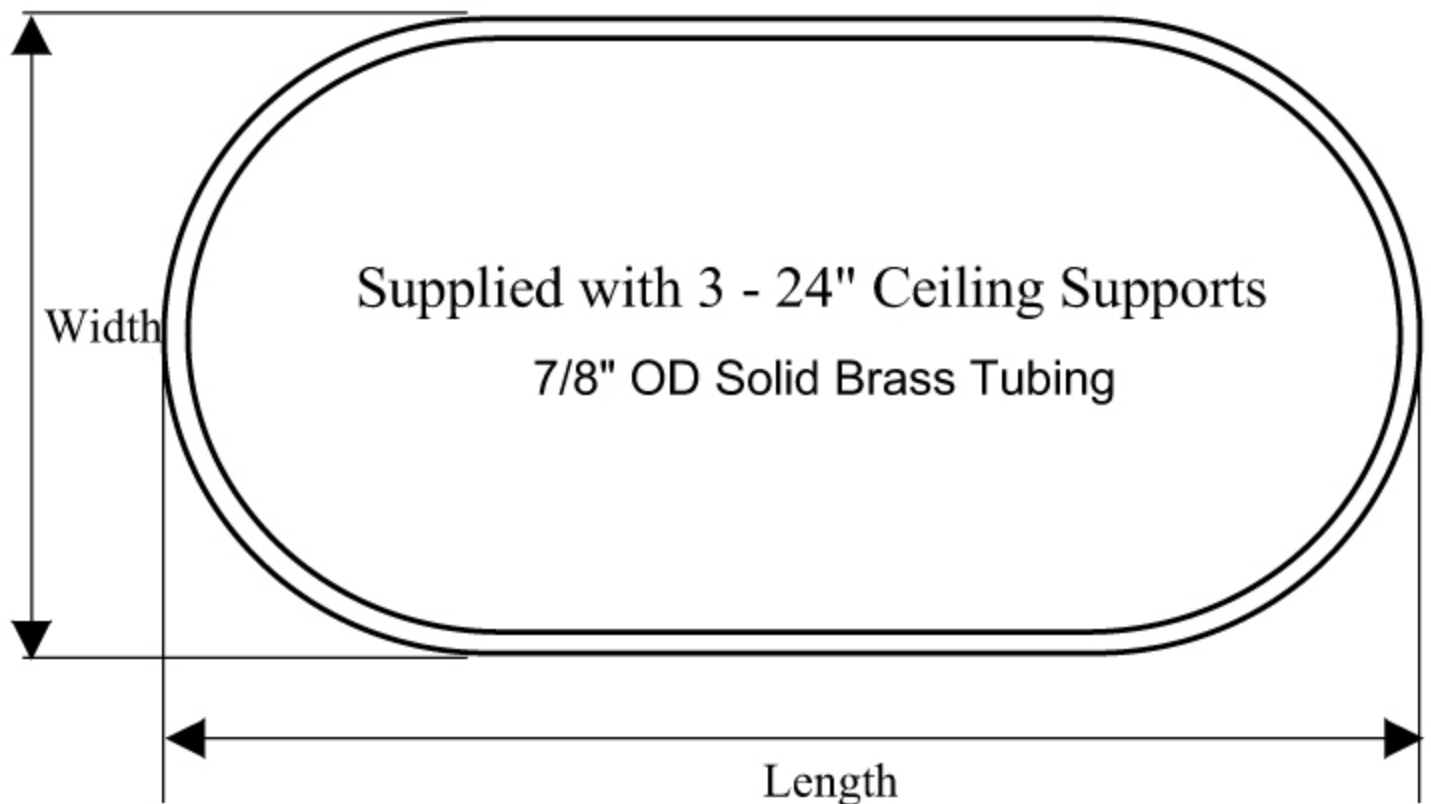

SUNRISE SPECIALTY CO.

#404 Oval Shower Curtain Ring
25" Wide X 57" Long

#414 Oval Shower Curtin Ring
32" Wide X 72" Long

424-1 Double Ringlet

is used to attach the riser to the ring. two ceiling supports are used for support.