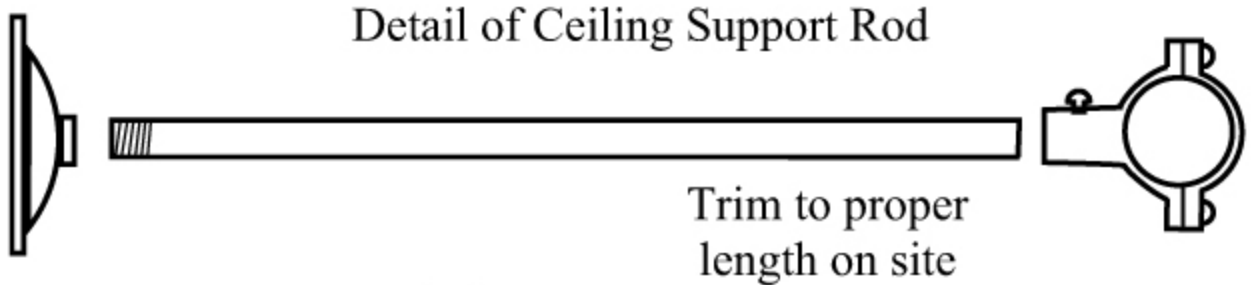

SUNRISE SPECIALTY CO.

#404 Oval Shower Curtain Ring
25" Wide X 57" Long

#414 Oval Shower Curtin Ring
32" Wide X 72" Long

424-1 Double Ringlet

is used to attach the riser to the ring. two ceiling supports are used for support.