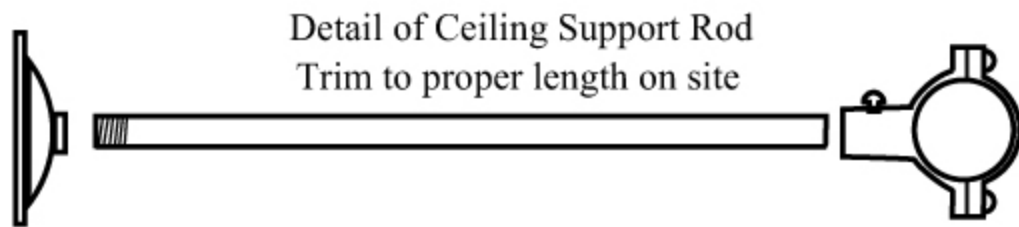

#407 Round Shower Curtain Ring

32" Wide 32" Long

Supplied with 1 to 2 - 24" Ceiling Supports
7/8" OD Solid Brass Tubing

When attaching the 407 to a riser specify
one 424-1 Double Ringlet in the description
to receive the connecting piece.