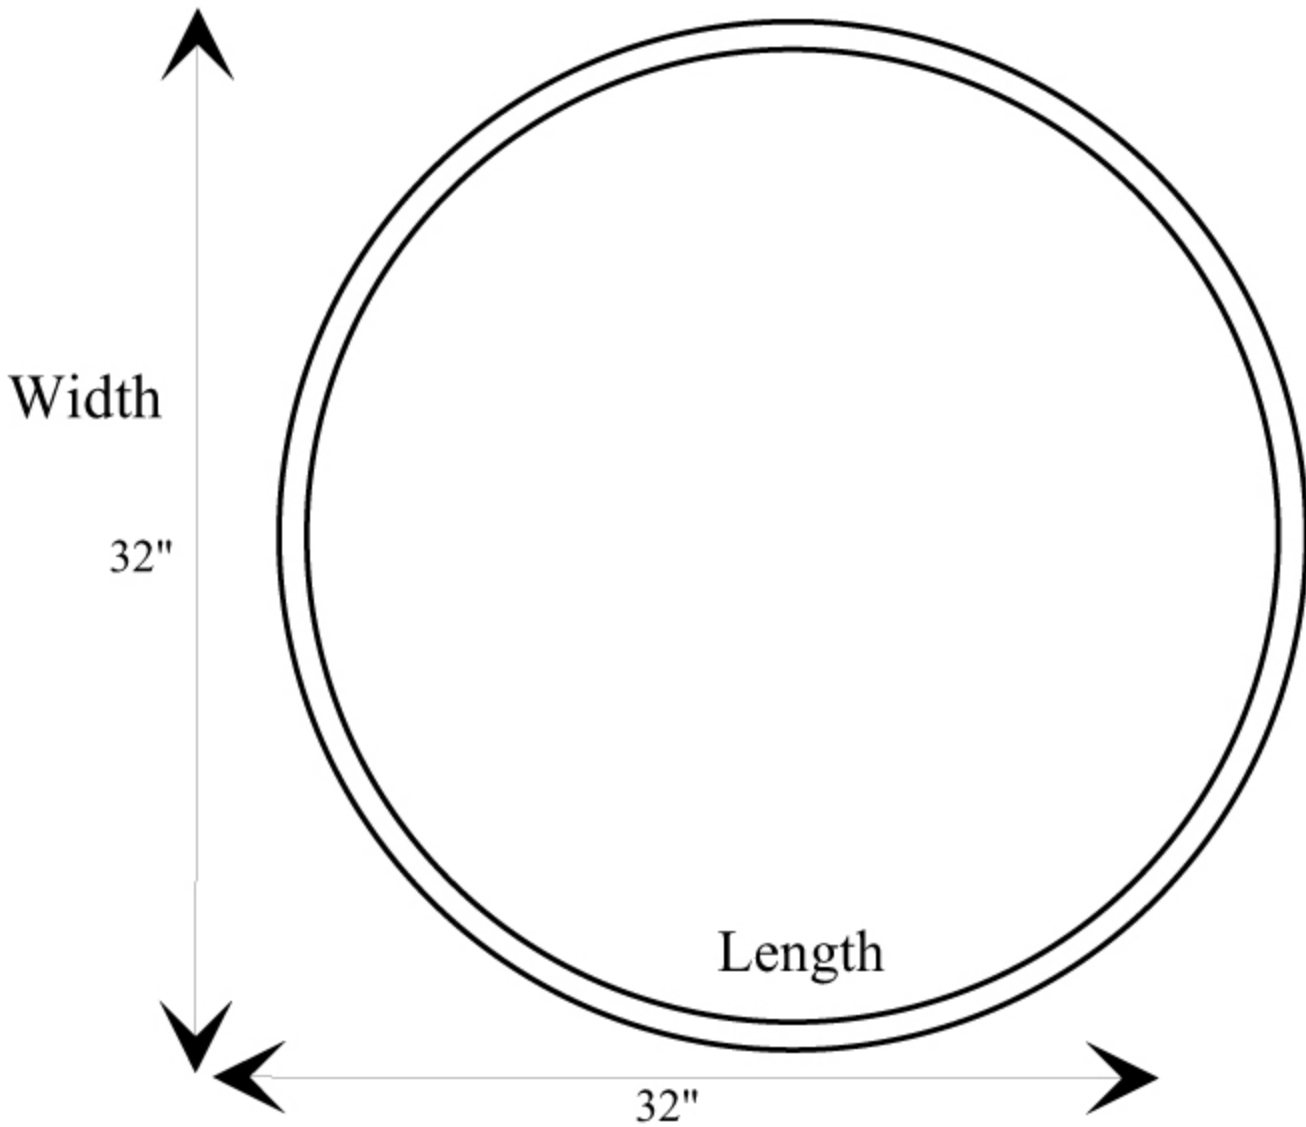

#407 Round Shower Curtain Ring

32" Wide 32" Long

Supplied with 1 to 2 - 24" Ceiling Supports
7/8" OD Solid Brass Tubing

When attaching the 407 to a riser specify
one 424-1 Double Ringlet in the description
to receive the connecting piece.