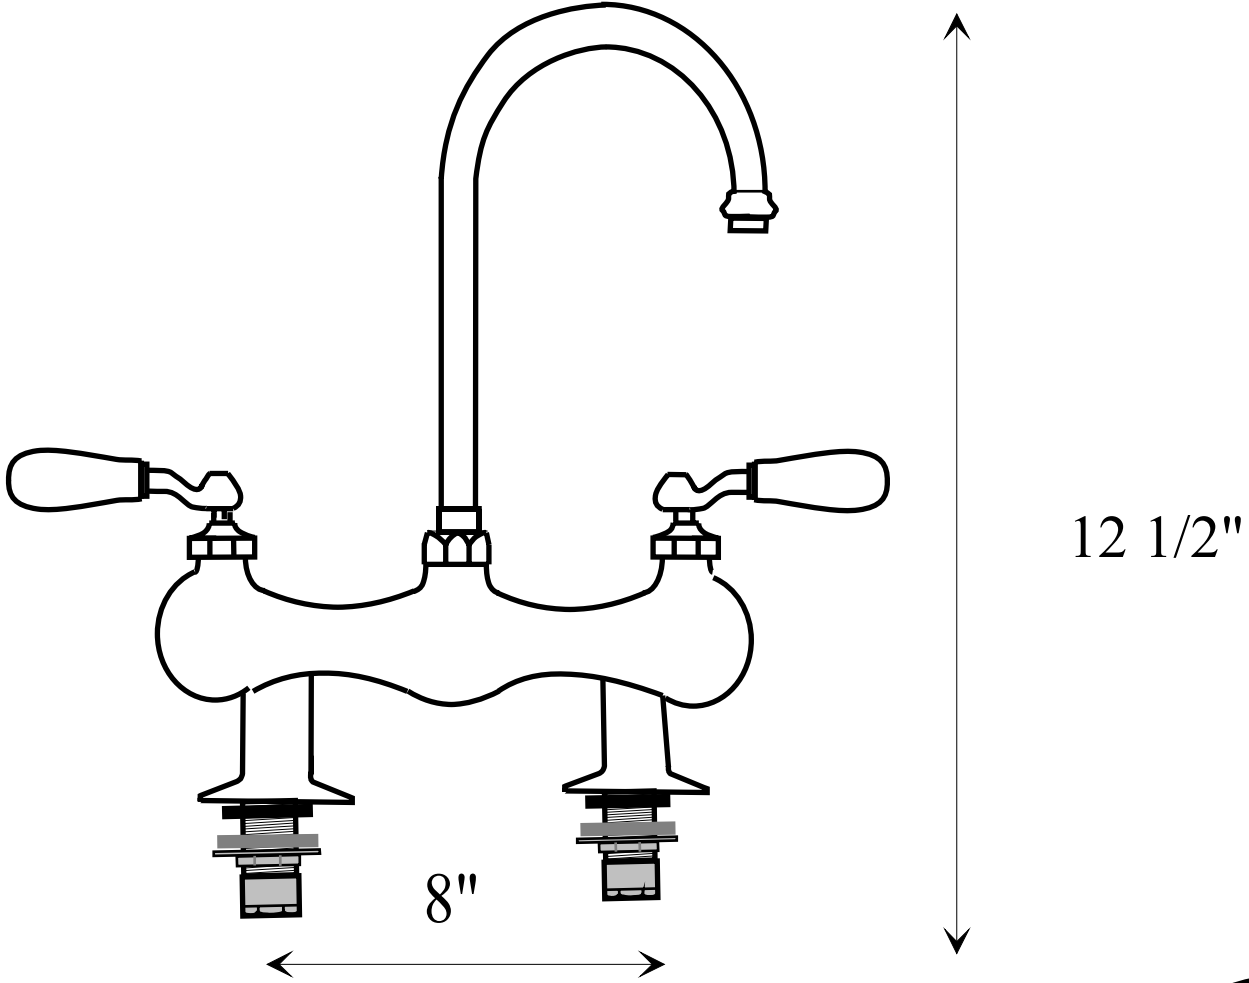

SUNRISE SPECIALTY CO.

501 Deck or Wall Mounted Gooseneck Faucet

The 501 Deckmounted faucet can be used as a tubfiller or on a kitchen sink. A wall mounted version of this faucet is also available.

Please specify 501-W for wall mounted