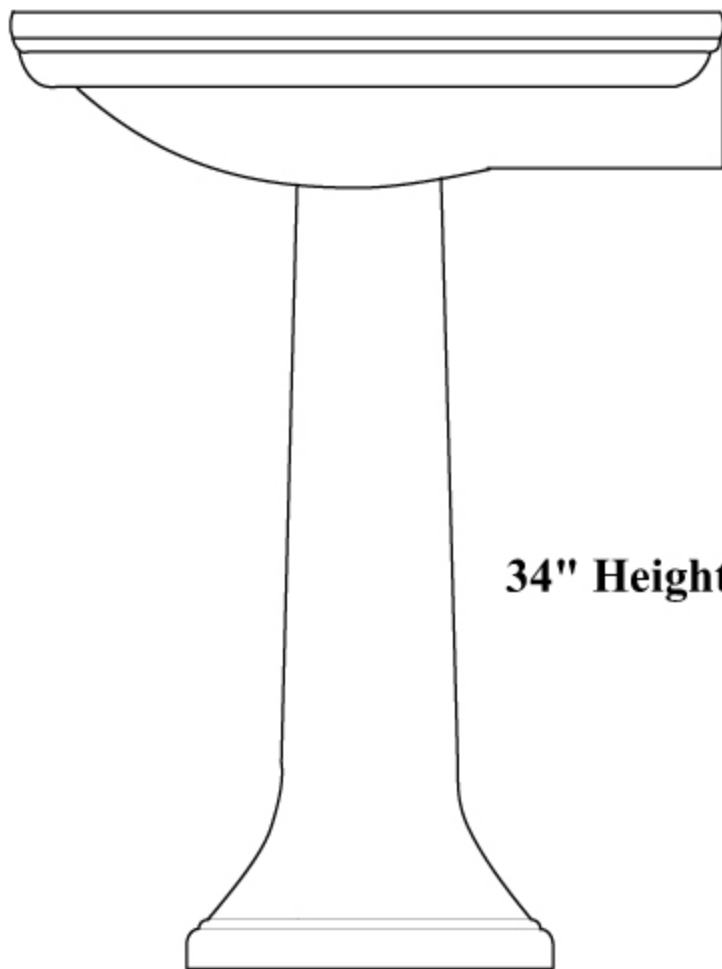

## #720 Pedestal Lavatory

21 1/4"

Basin: 18" x 12"

8" Centers

26 1/2"

34" Height

10"

31"

8"

14"