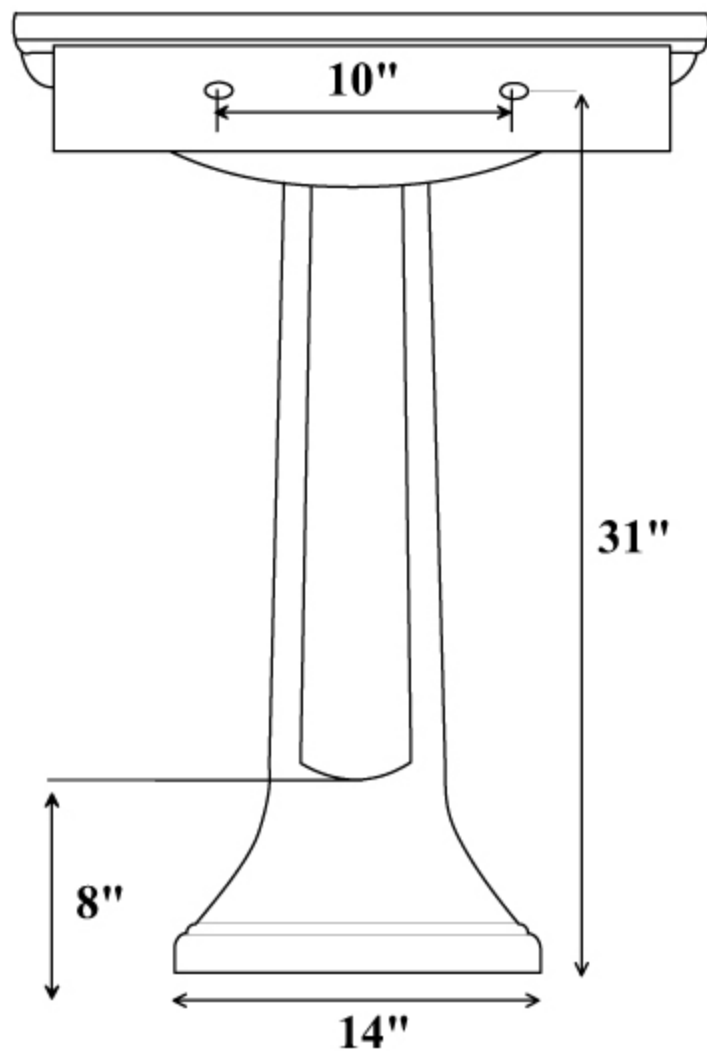

## #720 Pedestal Lavatory

21 1/4"

Basin: 18" x 12"

8" Centers

26 1/2"

34" Height

10"

31"

8"

14"