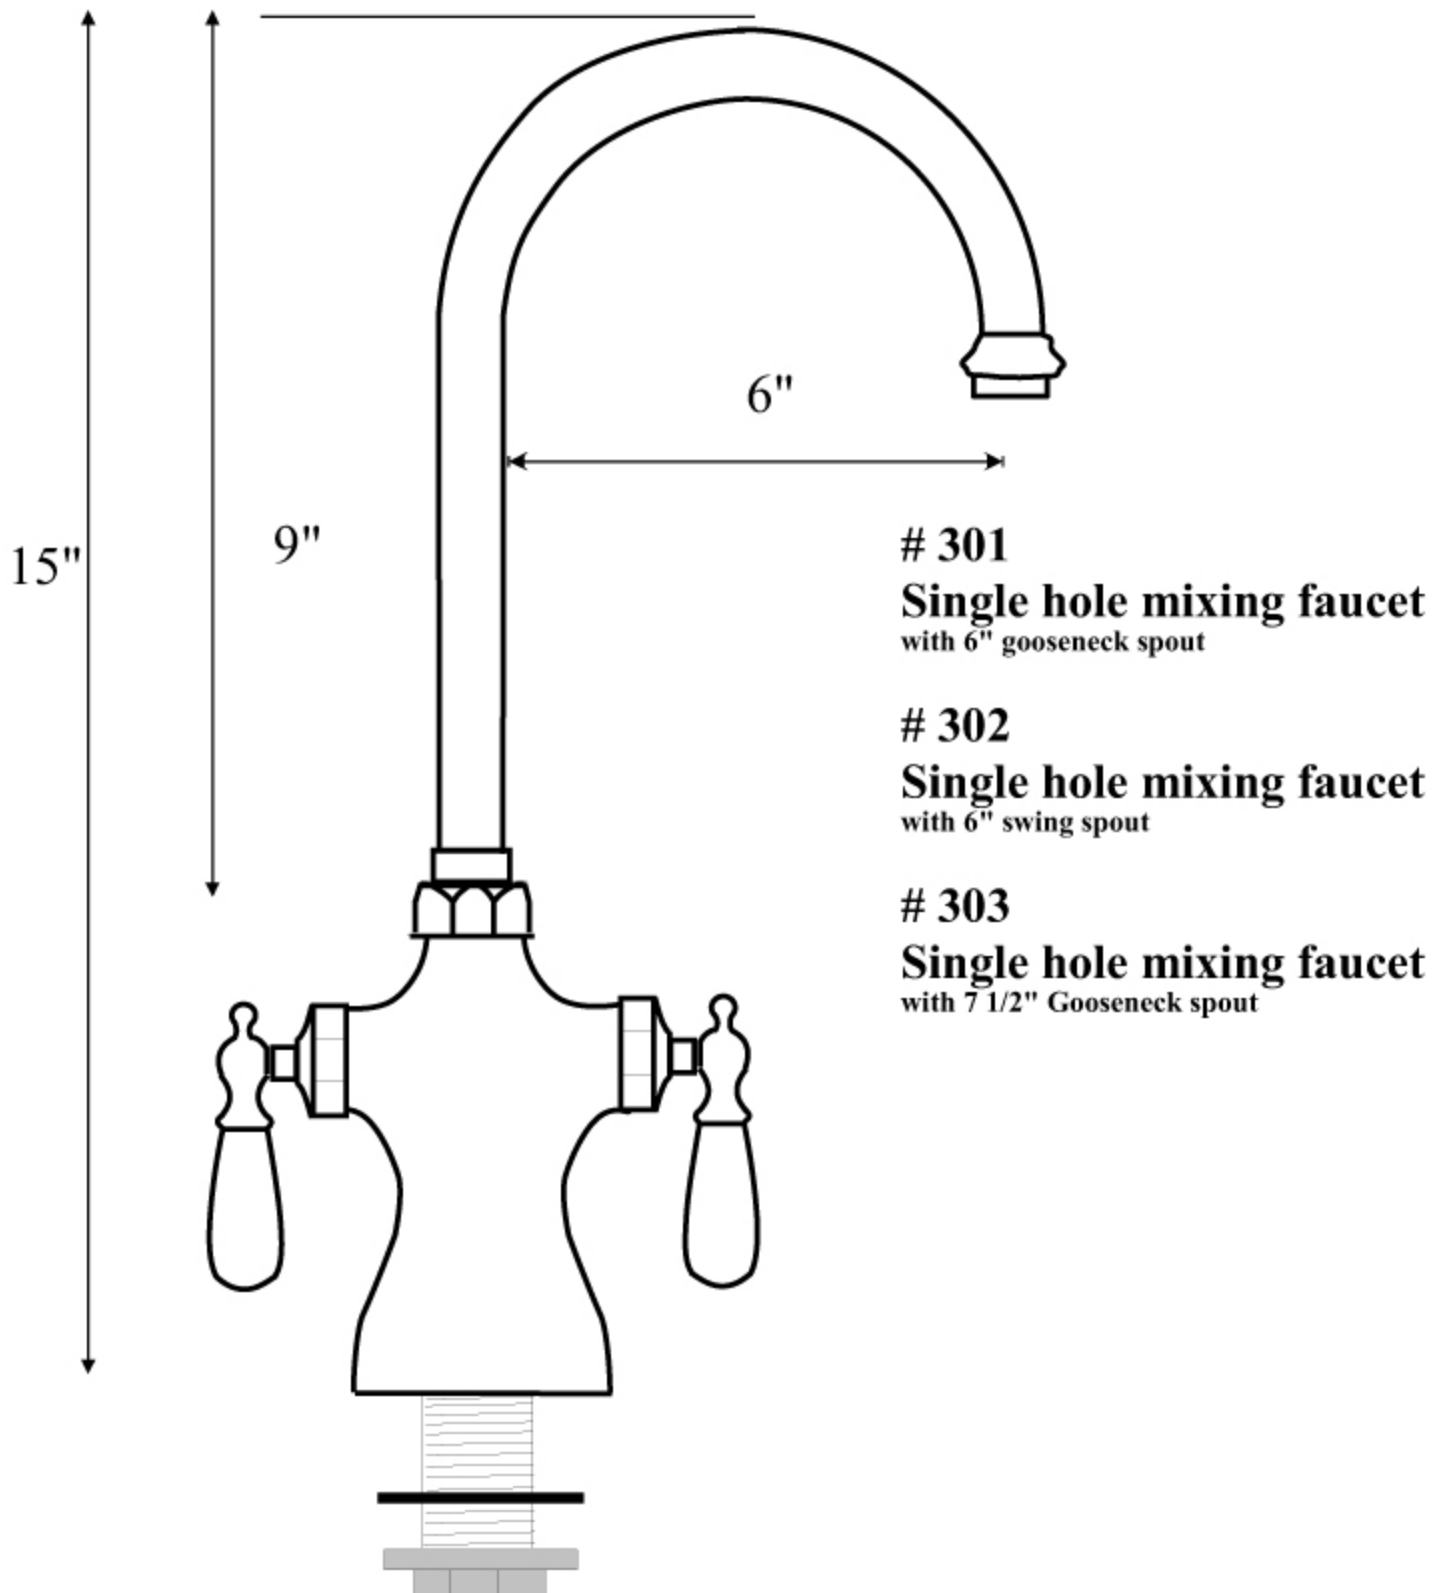

SUNRISE SPECIALTY CO.

Our single hole mixing faucet is available with the 6" swing spout, 6" or 7 1/2" goose neck spout
The faucet shown above is the 6" Gooseneck spout