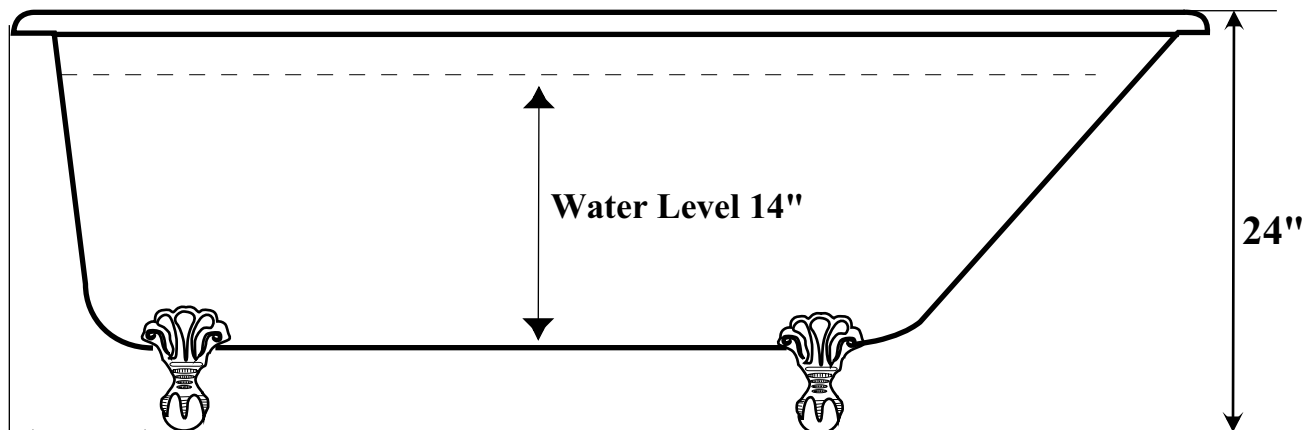

SUNRISE SPECIALTY CO.

#840, #841 & #842

European Clawfoot Tub
Custom drilling available

Dimensions: 840 54" x 31"
841 61" x 31"
842 68" x 31"

Capacity: 840 45 Gallons
841 50 Gallons
842 54 Gallons

Waste in floor: When using Sunrise Specialty #42 waste and overflow, center waste in floor 1 1/2" in from out from edge of tub.

**Center of Drain to
Outer Lip 10"**

The 840,841,842 bathtubs have a flat rim that can be custom drilled as requested