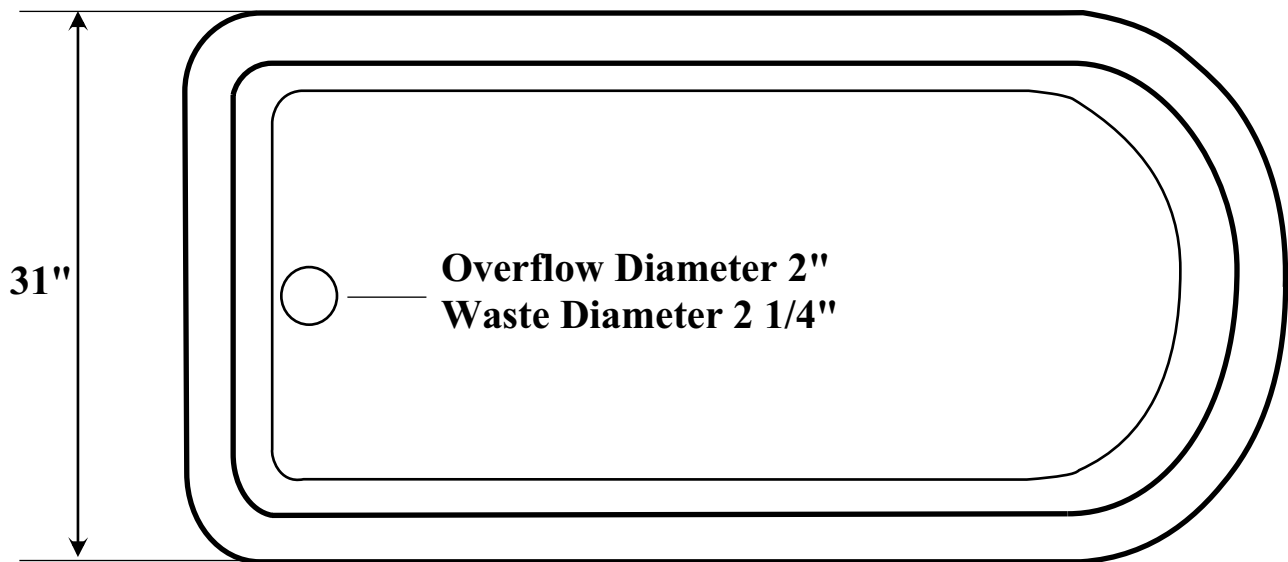

SUNRISE SPECIALTY CO.

#840, #841 & #842

European Clawfoot Tub
Custom drilling available

Dimensions: 840 54" x 31"
841 61" x 31"
842 68" x 31"

Capacity: 840 45 Gallons
841 50 Gallons
842 54 Gallons

Waste in floor: When using Sunrise Specialty #42 waste and overflow, center waste in floor 1 1/2" in from out from edge of tub.

**Center of Drain to
Outer Lip 10"**

The 840,841,842 bathtubs have a flat rim that can be custom drilled as requested