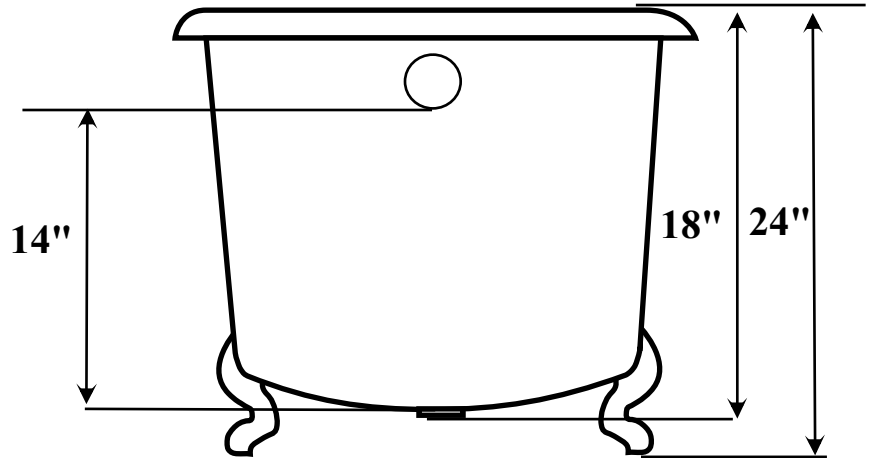

SUNRISE SPECIALTY CO.

#840, #841 & #842

European Clawfoot Tub
Custom drilling available

Dimensions: 840 54" x 31"
841 61" x 31"
842 68" x 31"

Capacity: 840 45 Gallons
841 50 Gallons
842 54 Gallons

Waste in floor: When using Sunrise Specialty #42 waste and overflow, center waste in floor 1 1/2" in from out from edge of tub.

**Center of Drain to
Outer Lip 10"**

The 840,841,842 bathtubs have a flat rim that can be custom drilled as requested