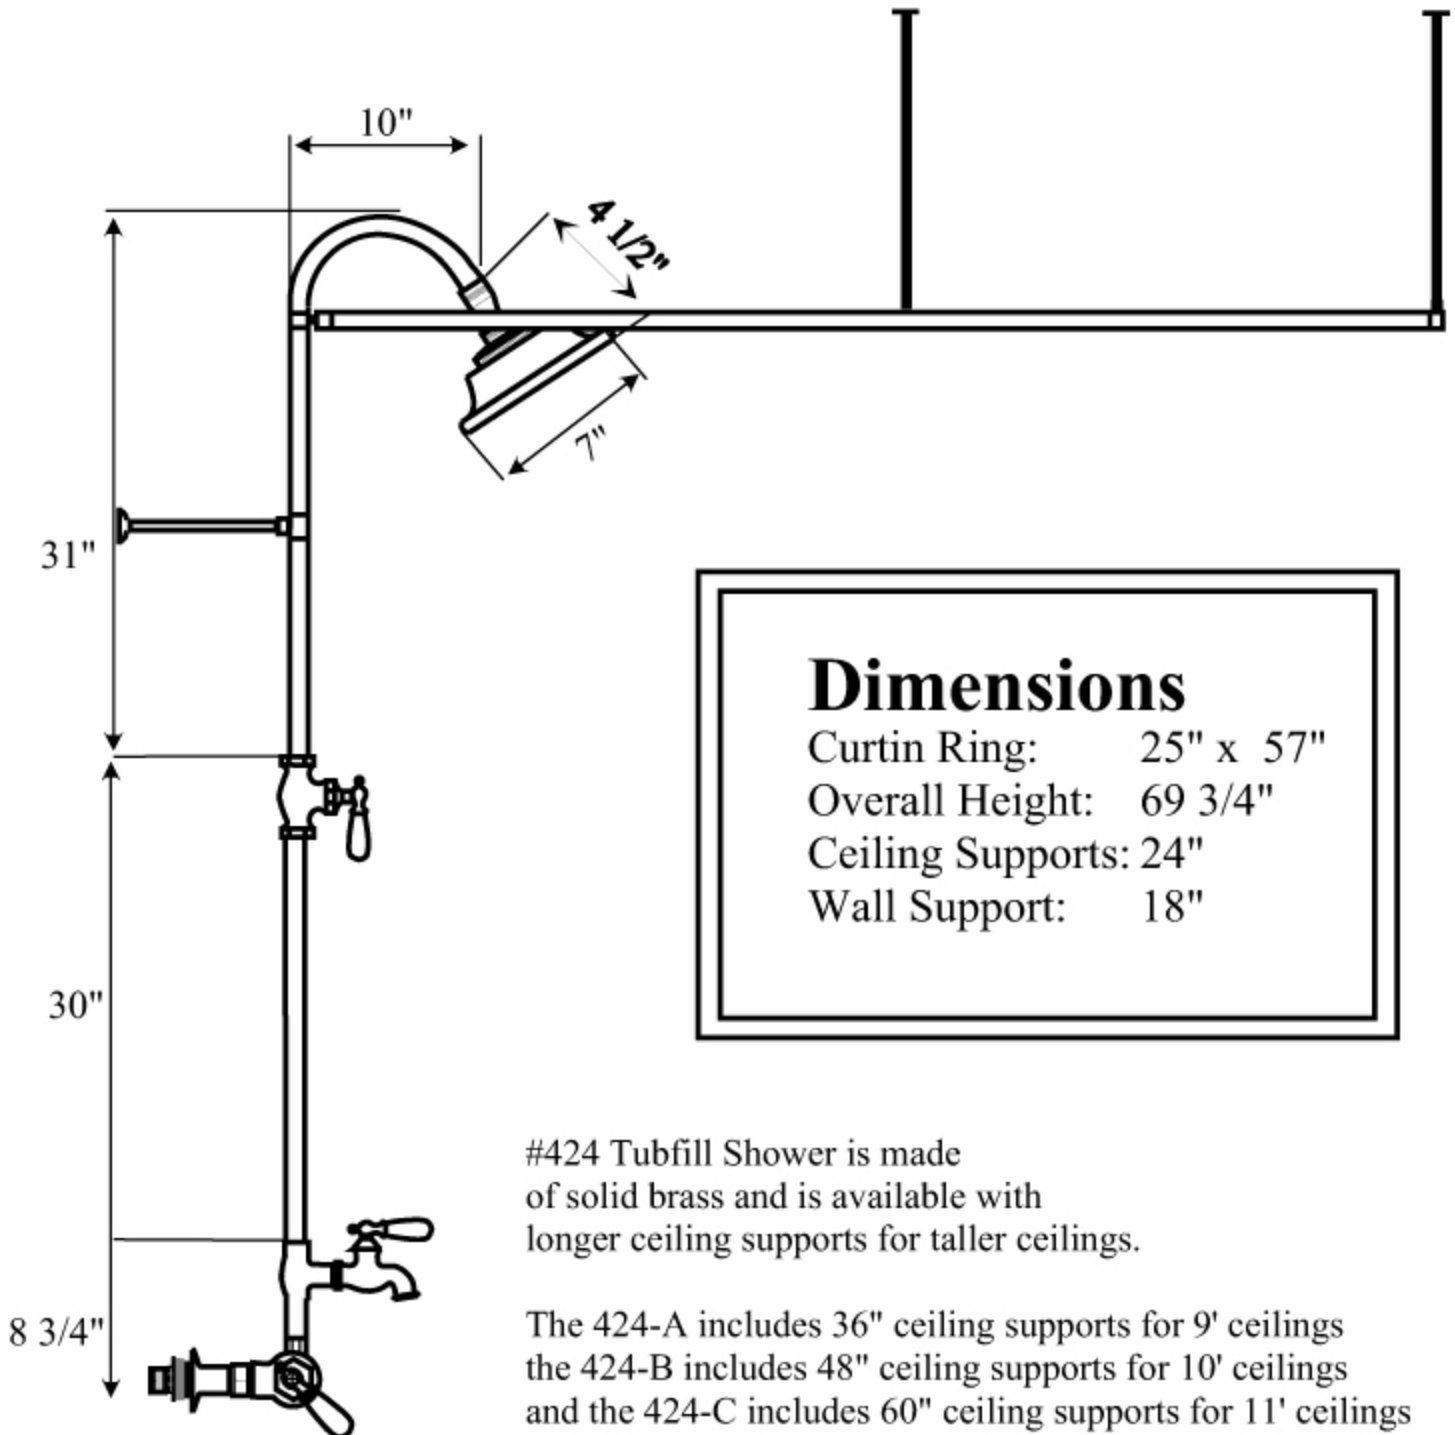

**SUNRISE
SPECIALTY CO.**

424

**Tubfill Shower with
Shower Curtin Ring**

#424 Tubfill Shower is made of solid brass and is available with longer ceiling supports for taller ceilings.

The 424-A includes 36" ceiling supports for 9' ceilings the 424-B includes 48" ceiling supports for 10' ceilings and the 424-C includes 60" ceiling supports for 11' ceilings