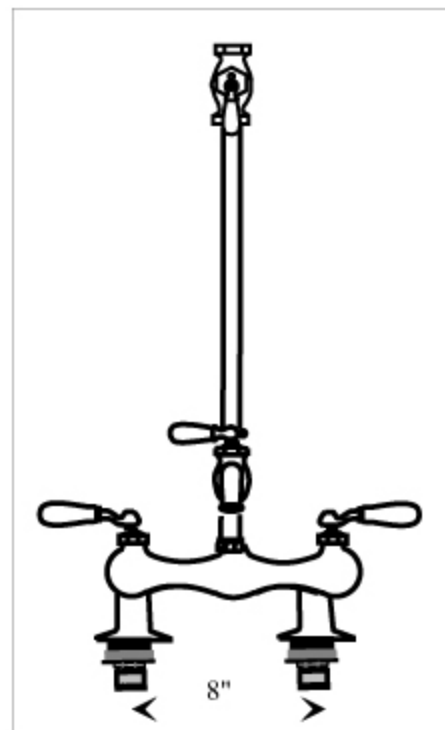

SUNRISE SPECIALTY CO.

526

Deck Mounted or wall mounted

Mixing body 8 inches on center for deck mounting

- A. Riser assembly 68 inches.
- B. Nipple 1/2 IPS X 1 1/2 inches.
- C. Wall brackets adjustable 5 to 18 inches.
- D. Wall to spout 7 1/4".

Mixing Body 8 inches on center for wall mounting

- A. Riser Assembly 68 inches
- B. 1/2" IPS Treaded Female
- C. Wall brackets Adjust 5 to 18 inches
- D. Wall to spout 7 1/4"

Note: When a 76 handshower is used the overall height is 70"