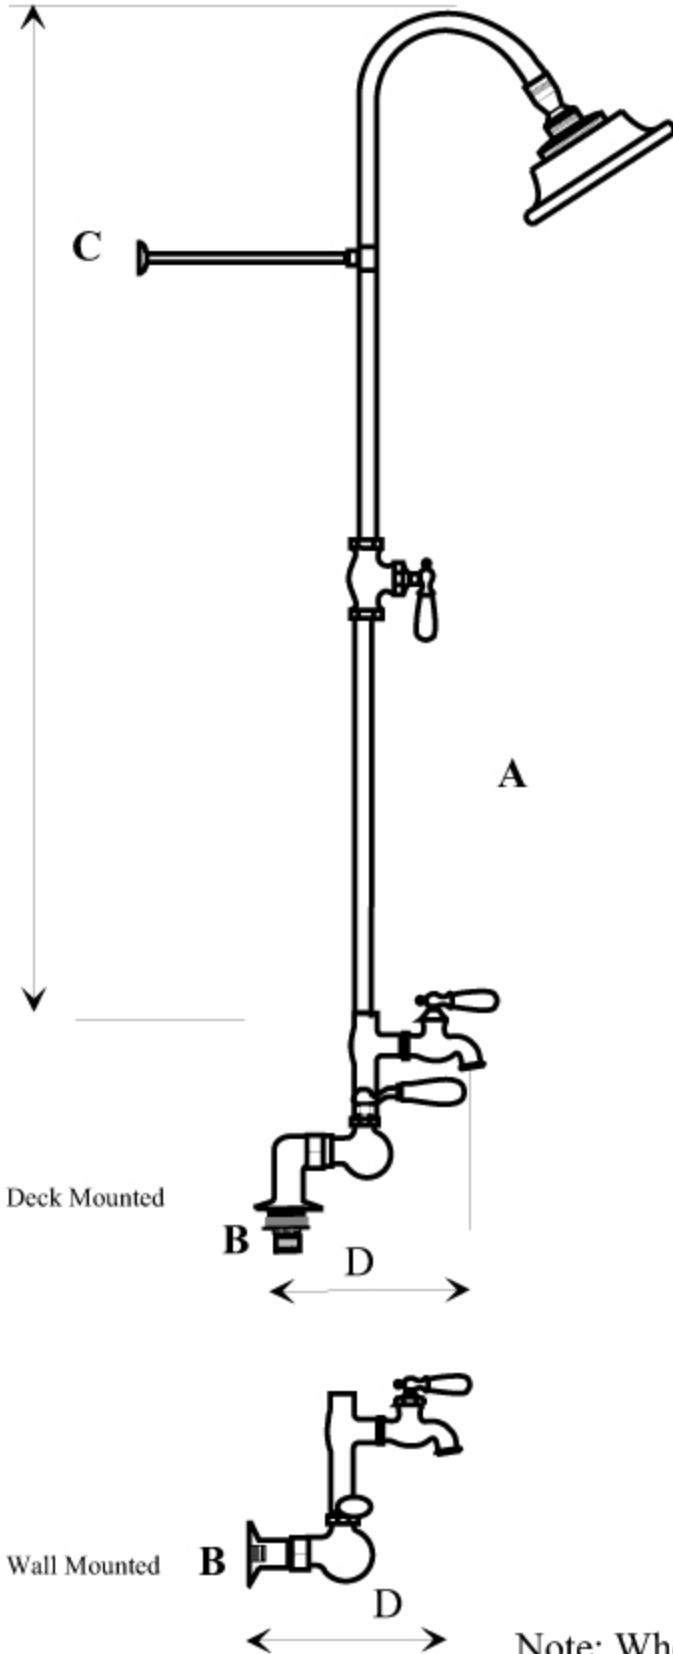

SUNRISE SPECIALTY CO.

526

Deck Mounted or wall mounted

Mixing body 8 inches on center for deck mounting

- A. Riser assembly 68 inches.
- B. Nipple 1/2 IPS X 1 1/2 inches.
- C. Wall brackets adjustable 5 to 18 inches.
- D. Wall to spout 7 1/4".

Mixing Body 8 inches on center for wall mounting

- A. Riser Assembly 68 inches
- B. 1/2" IPS Treaded Female
- C. Wall brackets Adjust 5 to 18 inches
- D. Wall to spout 7 1/4"

Note: When a 76 handshower is used the overall height is 70"