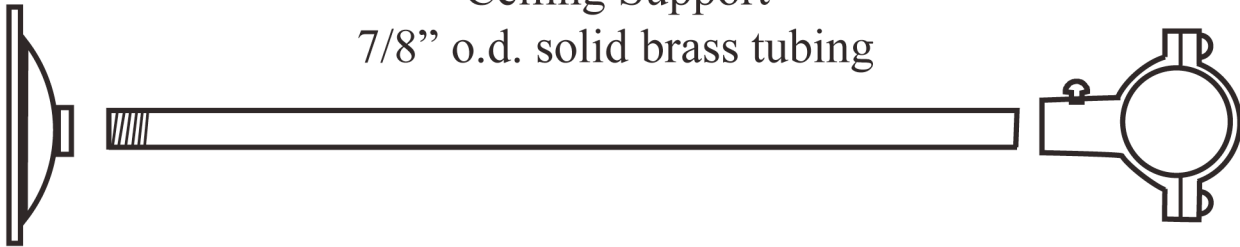

## #404/414 Oval Shower Curtain Rings

### Ceiling Support

7/8" o.d. solid brass tubing

Double Ringlet

Supplied with (3) 404-1, 24" Ceiling supports which may be trimmed to size.

Ceiling supports may also be ordered in 36", 48", or 60"

#424-1 Double ringlet is used to attach the ring to the shower riser. When using #424-1 it is only necessary to use (2) ceiling supports.

**Double ringlet sold seperately.**

| Dimensions in Inches |    |     |
|----------------------|----|-----|
|                      | A  | B   |
| #404                 | 58 | 24  |
| #414                 | 72 | 32  |
| #404-1               | 24 | 7/8 |