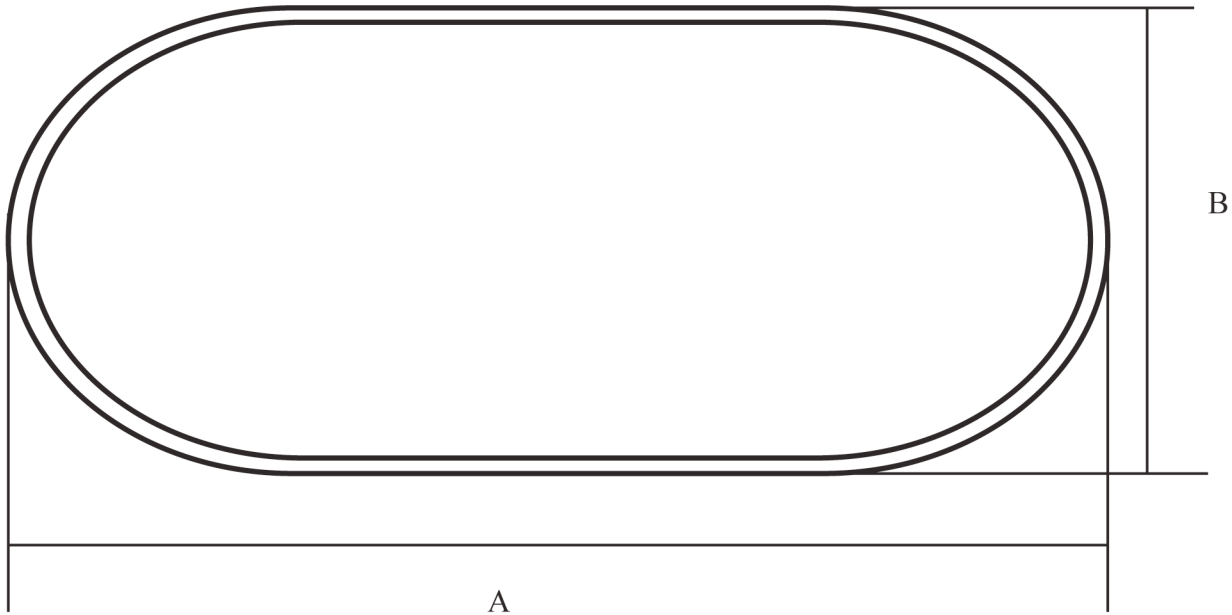

## #404/414 Oval Shower Curtain Rings

### Ceiling Support

7/8" o.d. solid brass tubing

Double Ringlet

Supplied with (3) 404-1, 24" Ceiling supports which may be trimmed to size.

Ceiling supports may also be ordered in 36", 48", or 60"

#424-1 Double ringlet is used to attach the ring to the shower riser. When using #424-1 it is only necessary to use (2) ceiling supports.

**Double ringlet sold seperately.**

| Dimensions in Inches |    |     |
|----------------------|----|-----|
|                      | A  | B   |
| #404                 | 58 | 24  |
| #414                 | 72 | 32  |
| #404-1               | 24 | 7/8 |