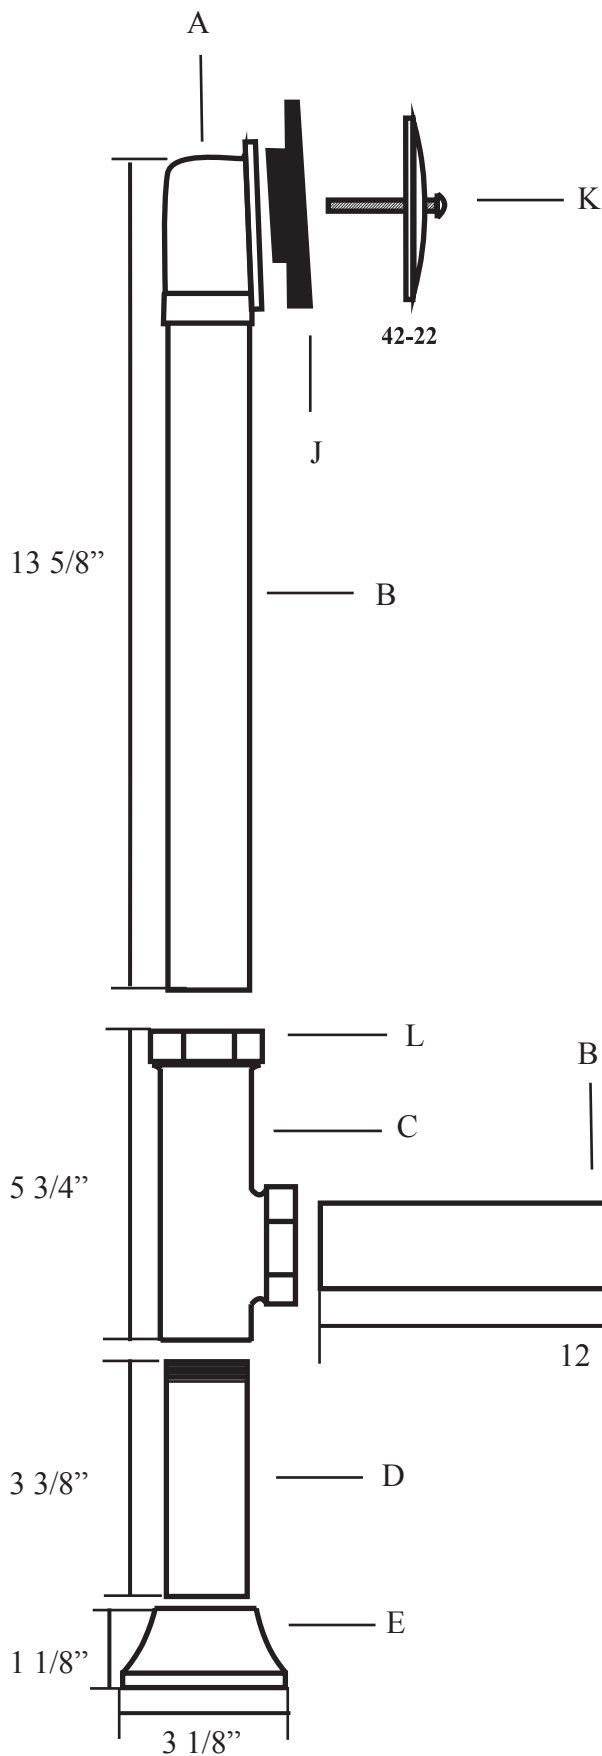

SUNRISE

Waste & Overflow

#42 Fully polished

#42-10 Fully polished for Slipper baths

#42-60 Rough finish

PARTS LIST

A	42-1	Shoe only
B	42-2	Overflow tube only
C	42-3	Drain tee only
D	42-4	Drain tail piece
E	42-5	Floor flange
F	42-11	Drain gasket
G	42-12	Waste flange post
H	42-13	O ring only for stopper
I	42-14	Stopper with O ring
J	42-21	Overflow washer
K	42-22	Overflow screen & bolt
L	42-31	Nut & washer for drain tee

Available with # 42-26; 15 3/8" Overflow tube for taller tubs