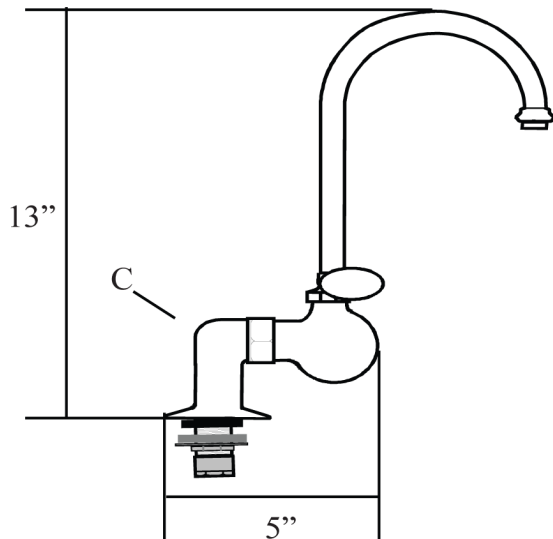

SUNRISE

#501 8" Tubfill w/ gooseneck spout

PARTS LIST

- A. #501-1 Valve body
- B. #403-5 Gooseneck spout
- C. #400-21 Deck mounting shanks
#422-3 Wall mounting shanks
- D. #10 Pair of large HOT & COLD
porcelain handles

1/2 ips Female Inlet

All faucets are made of solid brass and are available in Protected Polished Brass, Unprotected Polished Brass, Polished Chrome, Polished Nickel, Brushed Nickel & Oil Rubbed Bronze.

All Faucets have the option of being wall or deck mounted

All handles are interchangeable, you may substitute any handle style on any faucet.

REPLACEMENT PARTS

- | | |
|------------|--------|
| Cold valve | #403-1 |
| Hot valve | #403-2 |