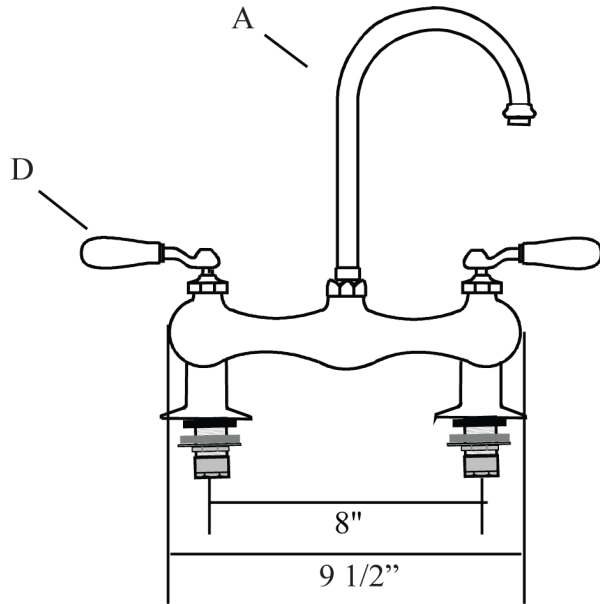

SUNRISE

#501 8" Tubfill w/ gooseneck spout

PARTS LIST

- A. #501-1 Valve body
- B. #403-5 Gooseneck spout
- C. #400-21 Deck mounting shanks
#422-3 Wall mounting shanks
- D. #10 Pair of large HOT & COLD
porcelain handles

1/2 ips Female Inlet

All faucets are made of solid brass and are available in Protected Polished Brass, Unprotected Polished Brass, Polished Chrome, Polished Nickel, Brushed Nickel & Oil Rubbed Bronze.

All Faucets have the option of being wall or deck mounted

All handles are interchangeable, you may substitute any handle style on any faucet.

REPLACEMENT PARTS

- | | |
|------------|--------|
| Cold valve | #403-1 |
| Hot valve | #403-2 |