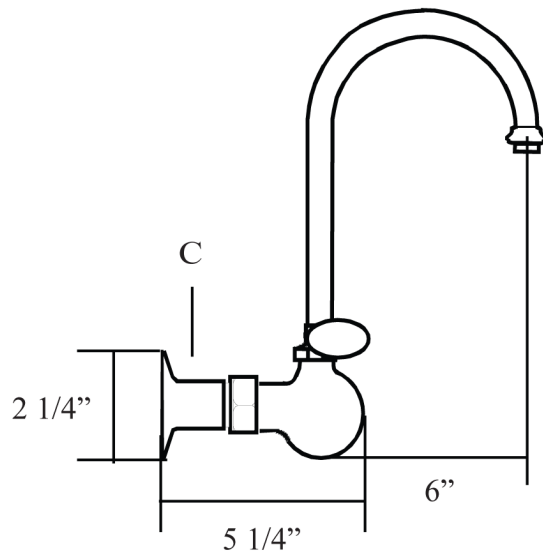

SUNRISE

#501 8" Tubfill w/ gooseneck spout

PARTS LIST

- A. #501-1 Valve body
- B. #403-5 Gooseneck spout
- C. #400-21 Deck mounting shanks
#422-3 Wall mounting shanks
- D. #10 Pair of large HOT & COLD
porcelain handles

1/2 ips Female Inlet

All faucets are made of solid brass and are available in Protected Polished Brass, Unprotected Polished Brass, Polished Chrome, Polished Nickel, Brushed Nickel & Oil Rubbed Bronze.

All Faucets have the option of being wall or deck mounted

All handles are interchangeable, you may substitute any handle style on any faucet.

REPLACEMENT PARTS

- | | |
|------------|--------|
| Cold valve | #403-1 |
| Hot valve | #403-2 |