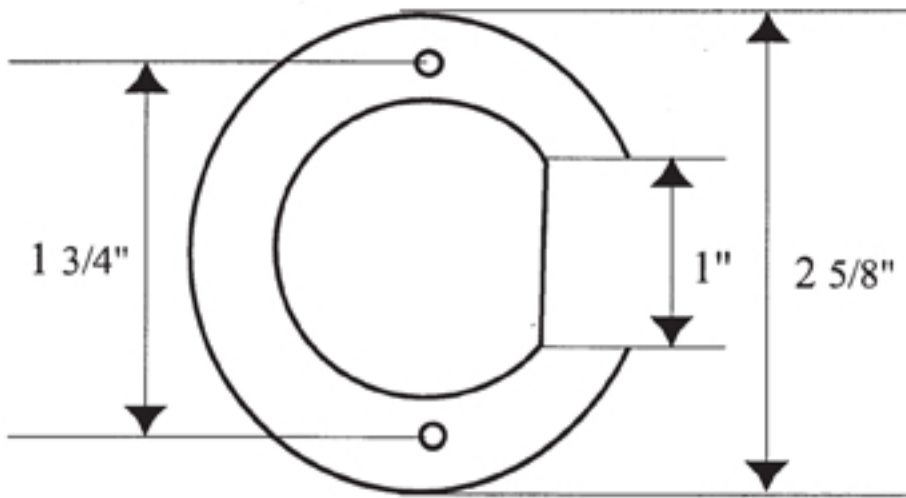

SUNRISE

930 98th Ave., Oakland, CA 94603
(510) 729-7277

#61- 66 Towel Bar End
#68 Toilet Paper Holder

Shipping

dimensions/weights

61: 23"x8"x4"/3 lbs.

62: 29"x8"x4"/4 lbs.

63: 36"x8"x4"/5 lbs.

64: 23"x8"x4"/3 lbs.

65: 29"x8"x4"/4 lbs.

66: 36"x8"x4"/5 lbs.

68: 7"x7"x5"/2 lbs.

Towel Bars Available in:

18" Length x 1" Diameter

24" Length x 1" Diameter

30" Length x 1" Diameter

Toilet Paper Holder is 6 1/2" Length x 1" Diameter