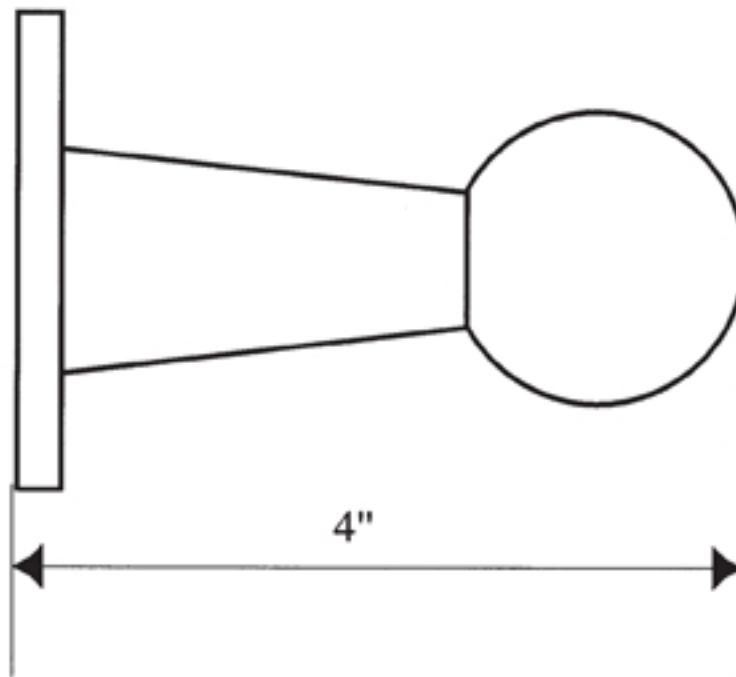

SUNRISE

930 98th Ave., Oakland, CA 94603
(510) 729-7277

#61- 66 Towel Bar End
#68 Toilet Paper Holder

Shipping

dimensions/weights

61: 23"x8"x4"/3 lbs.

62: 29"x8"x4"/4 lbs.

63: 36"x8"x4"/5 lbs.

64: 23"x8"x4"/3 lbs.

65: 29"x8"x4"/4 lbs.

66: 36"x8"x4"/5 lbs.

68: 7"x7"x5"/2 lbs.

Towel Bars Available in:

18" Length x 1" Diameter

24" Length x 1" Diameter

30" Length x 1" Diameter

Toilet Paper Holder is 6 1/2" Length x 1" Diameter