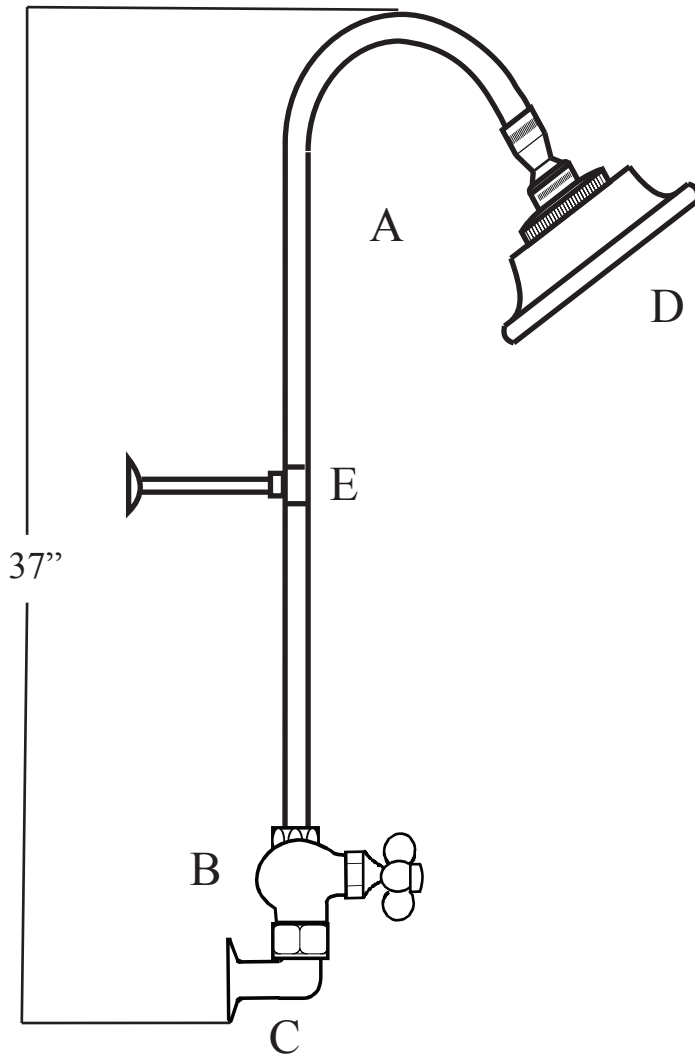

## #622/632 Thermostatic Exposed Shower

### PARTS LISTING

- A. #400-4 32" Curved riser
- B. #622-2 Valve body
- C. #400-21 Wall shanks  
#400-22 Deck mounted shanks
- D. #73 Porcelain trimmed showerhead
- E. #400-6 18" Wall bracket
- F. #76-20 Optional handshower attachment

**For 60" curved riser specify #432  
Overall height of #632 is 65"**

**All faucets are made of solid brass and are available in Protected Polished Brass, Unprotected Polished Brass, Polished Chrome, Polished Nickel, Brushed Nickel & Oil Rubbed Bronze.  
All Faucets have the option of being wall or deck mounted**

Shown with #76-20 optional handshower