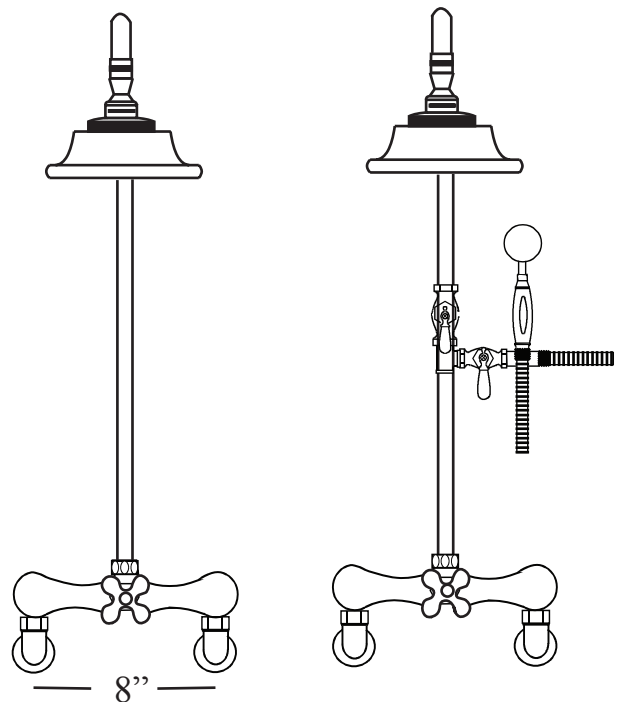

## #622/632 Thermostatic Exposed Shower

### PARTS LISTING

- A. #400-4 32" Curved riser
- B. #622-2 Valve body
- C. #400-21 Wall shanks  
#400-22 Deck mounted shanks
- D. #73 Porcelain trimmed showerhead
- E. #400-6 18" Wall bracket
- F. #76-20 Optional handshower attachment

**For 60" curved riser specify #432  
Overall height of #632 is 65"**

**All faucets are made of solid brass and are available in Protected Polished Brass, Unprotected Polished Brass, Polished Chrome, Polished Nickel, Brushed Nickel & Oil Rubbed Bronze.  
All Faucets have the option of being wall or deck mounted**

Shown with #76-20 optional handshower