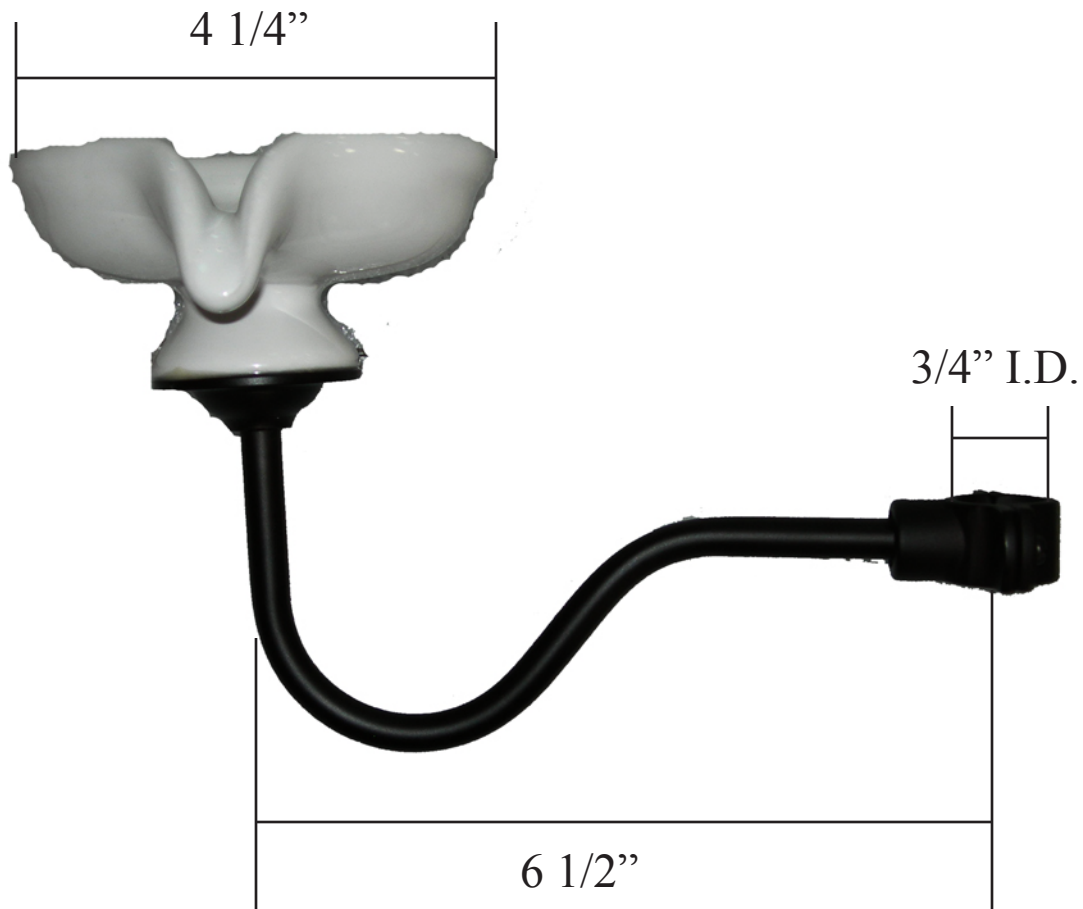

SUNRISE

930 98th Ave., Oakland, CA 94603
(510) 729-7277

#69 Riser Mount Soap Dish

Shipping dimensions/weight
12"x12"x6"/3 lbs.