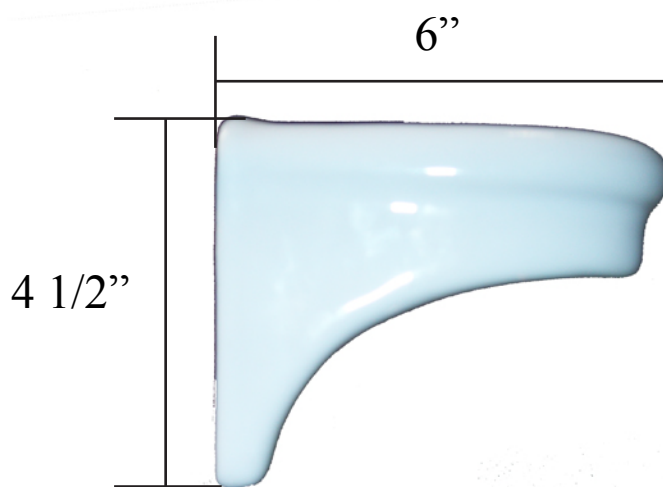

SUNRISE

#80 Porcelain Shelf

930 98th Ave., Oakland, CA 94603
(510) 729-7277

Shipping dimensions/weight
28"x8"x8"/13 lbs.