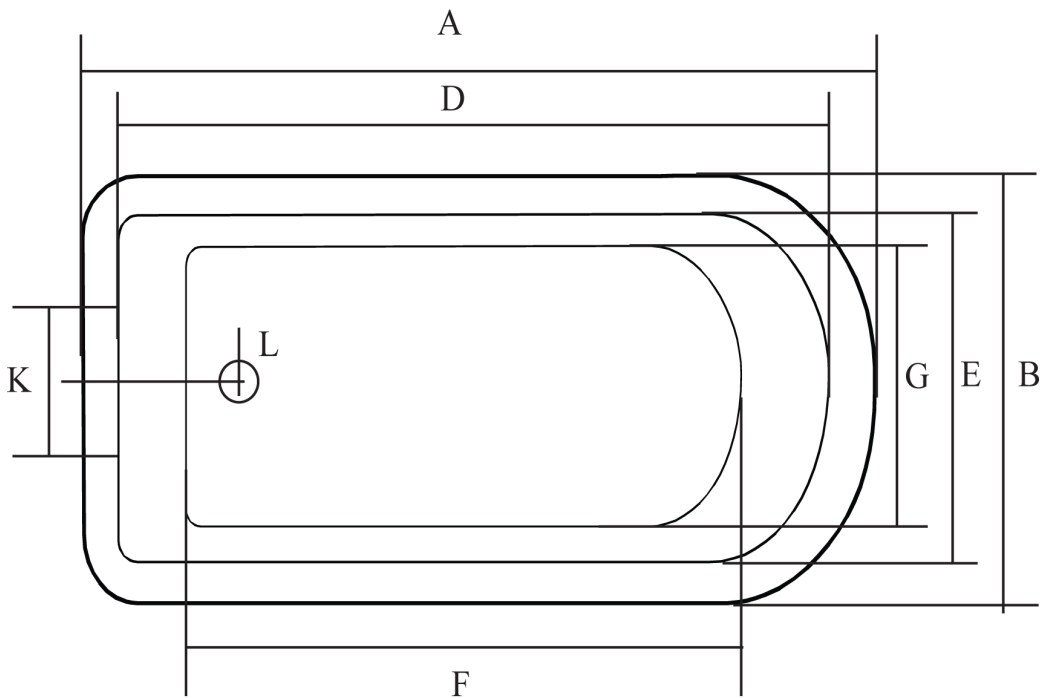

SUNRISE

54" Roll Top Tub

#800 Drilled 3 3/8" c.c on rear wall of tub

#810 No drillings, continuous rolled rim

#820 Drilled 8" c.c. on rear rim

Dimensions in Inches											
A	B	C	D	E	F	G	H	I	J	K	L
53 15/16	30 1/8	17 15/16	48 13/16	24 3/16	33	14	14 5/16	23 1/4	6 1/2	12	11 7/16

The drain is centered under the rim of the tub

Overflow Diameter is 2 1/8"

Waste Diameter is 2 1/2"

Rim Width is 3"

Hole Diameter is 1 3/4"

Water Capacity is 46 Gal

Bathing Well 33"L x 14"W

Weight of Tub is 209 lbs