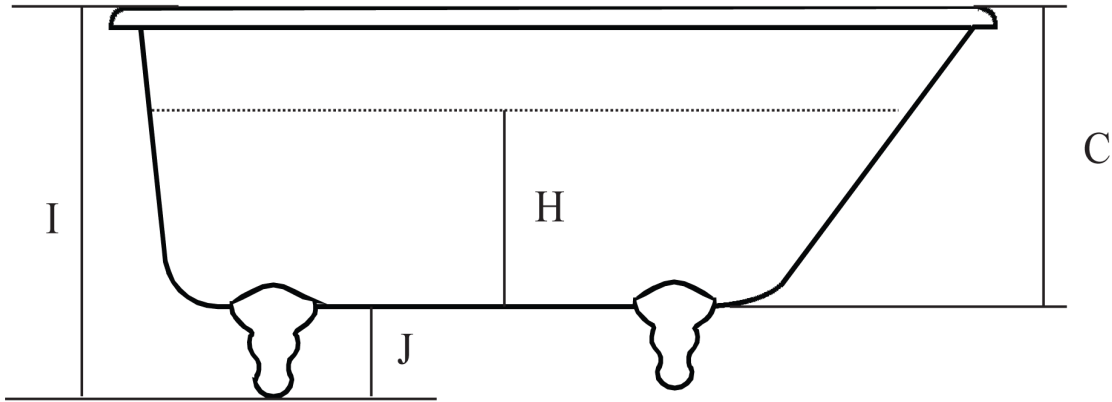

SUNRISE

54" Roll Top Tub

#800 Drilled 3 3/8" c.c on rear wall of tub

#810 No drillings, continuous rolled rim

#820 Drilled 8" c.c. on rear rim

Dimensions in Inches											
A	B	C	D	E	F	G	H	I	J	K	L
53 15/16	30 1/8	17 15/16	48 13/16	24 3/16	33	14	14 5/16	23 1/4	6 1/2	12	11 7/16

The drain is centered under the rim of the tub

Overflow Diameter is 2 1/8"

Waste Diameter is 2 1/2"

Rim Width is 3"

Hole Diameter is 1 3/4"

Water Capacity is 46 Gal

Bathing Well 33"L x 14"W

Weight of Tub is 209 lbs