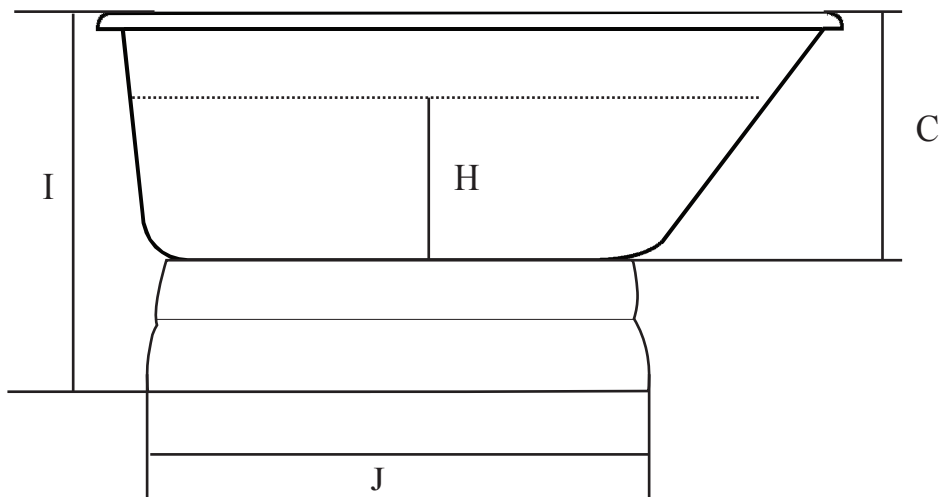

SUNRISE

68" Roll Top Tub w/ #832 Pedestal

#802 Drilled 3 3/8" c.c on rear wall of tub

#812 No drillings, continuous rolled rim

#822 Drilled 8" c.c. on rear rim

Pedestal rear view

Overflow Diameter is 2 1/8"
Waste Diameter is 2 1/2"
Rim Width is 3"
Hole Diameter is 1 3/4"
Water Capacity is 62 Gal
Bathing Well 44"L x 17"W
Weight of Tub with Pedestal is 365 lbs

Dimensions in Inches													
	A	B	C	D	E	F	G	H	I	J	K	L	M
67" Rolltop	67	31	20	61	25	42	18	14	24	-	12	10	-
832 Pedestal	55	30	9	-	-	-	-	-	-	-	-	-	12

The drain is centered under the rim of the tub