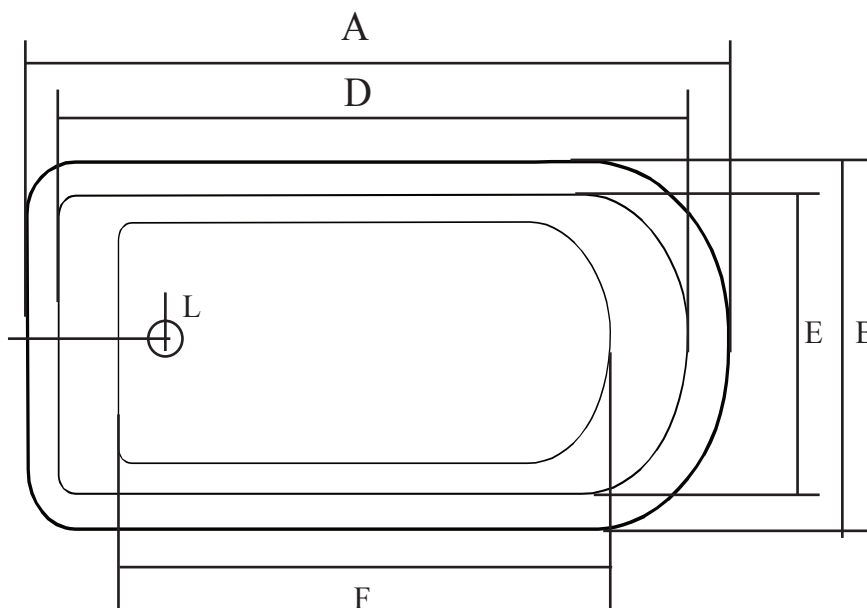

SUNRISE

68" Roll Top Tub w/ #832 Pedestal

#802 Drilled 3 3/8" c.c on rear wall of tub

#812 No drillings, continuous rolled rim

#822 Drilled 8" c.c. on rear rim

Pedestal rear view

Overflow Diameter is 2 1/8"
Waste Diameter is 2 1/2"
Rim Width is 3"
Hole Diameter is 1 3/4"
Water Capacity is 62 Gal
Bathing Well 44"L x 17"W
Weight of Tub with Pedestal is 365 lbs

Dimensions in Inches													
	A	B	C	D	E	F	G	H	I	J	K	L	M
67" Rolltop	67	31	20	61	25	42	18	14	24	-	12	10	-
832 Pedestal	55	30	9	-	-	-	-	-	-	-	-	-	12

The drain is centered under the rim of the tub