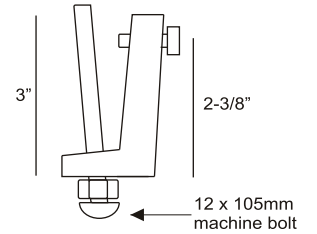

SUNRISE BUILT IN TUB

#807-47 #807-55 #807-59

#807-1 Feet adjust from 2"-4"
sold separately

Dimensions in Inches													
A	B	C	D	E	F	G	H	I	J	K	L	M	N
47 1/2	27 3/4	16	41	21 1/2	29	16	11	18	2	-	12 1/2	8	12
55 3/4	27 3/4	16	48 1/2	21 1/2	38	16	11	18	2	-	12 1/2	8	12
59 1/2	27 3/4	17	53	21 1/2	40	16	11	18	2	-	12 1/2	9	12

	Weight	Volume
47"	179 lbs	27 gallons
55"	214 lbs	35 gallons
59"	238 lbs	38 gallons

Overflow Diameter is 2 1/8"
Waste Diameter is 2 1/2"