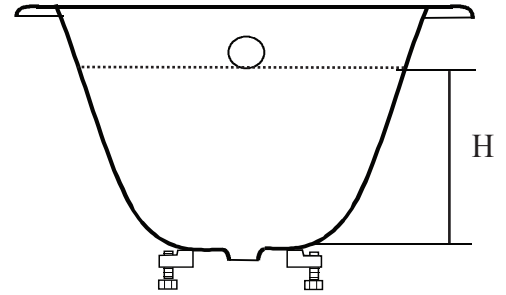

SUNRISE BUILT IN TUB

#807-47 #807-55 #807-59

#807-1 Feet adjust from 2"-4"
sold separately

Dimensions in Inches													
A	B	C	D	E	F	G	H	I	J	K	L	M	N
47 1/2	27 3/4	16	41	21 1/2	29	16	11	18	2	-	12 1/2	8	12
55 3/4	27 3/4	16	48 1/2	21 1/2	38	16	11	18	2	-	12 1/2	8	12
59 1/2	27 3/4	17	53	21 1/2	40	16	11	18	2	-	12 1/2	9	12

	Weight	Volume
47"	179 lbs	27 gallons
55"	214 lbs	35 gallons
59"	238 lbs	38 gallons

Overflow Diameter is 2 1/8"
Waste Diameter is 2 1/2"