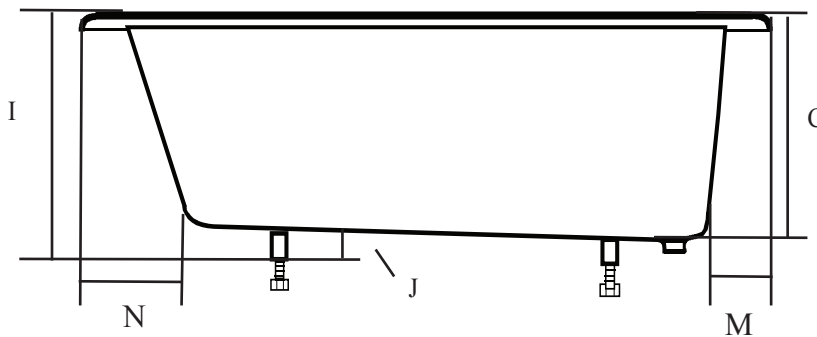

SUNRISE BUILT IN TUB

#807-47 #807-55 #807-59

#807-1 Feet adjust from 2"-4"
sold separately

Dimensions in Inches													
A	B	C	D	E	F	G	H	I	J	K	L	M	N
47 1/2	27 3/4	16	41	21 1/2	29	16	11	18	2	-	12 1/2	8	12
55 3/4	27 3/4	16	48 1/2	21 1/2	38	16	11	18	2	-	12 1/2	8	12
59 1/2	27 3/4	17	53	21 1/2	40	16	11	18	2	-	12 1/2	9	12

	Weight	Volume
47"	179 lbs	27 gallons
55"	214 lbs	35 gallons
59"	238 lbs	38 gallons

Overflow Diameter is 2 1/8"
Waste Diameter is 2 1/2"