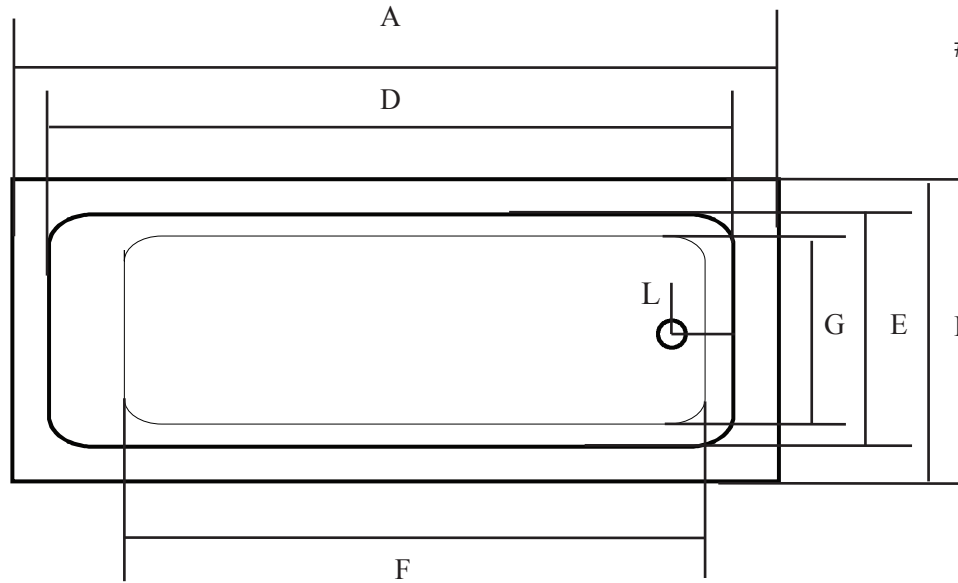

SUNRISE BUILT IN TUB

#807-47 #807-55 #807-59

#807-1 Feet adjust from 2"-4"
sold separately

Dimensions in Inches													
A	B	C	D	E	F	G	H	I	J	K	L	M	N
47 1/2	27 3/4	16	41	21 1/2	29	16	11	18	2	-	12 1/2	8	12
55 3/4	27 3/4	16	48 1/2	21 1/2	38	16	11	18	2	-	12 1/2	8	12
59 1/2	27 3/4	17	53	21 1/2	40	16	11	18	2	-	12 1/2	9	12

	Weight	Volume
47"	179 lbs	27 gallons
55"	214 lbs	35 gallons
59"	238 lbs	38 gallons

Overflow Diameter is 2 1/8"
Waste Diameter is 2 1/2"