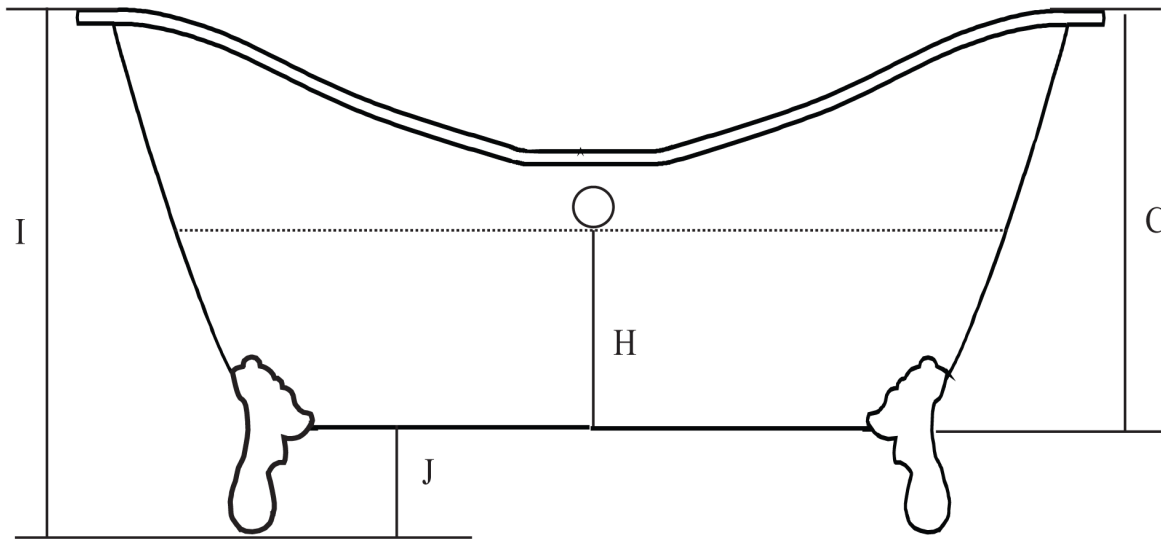

SUNRISE

72" Elegance Bath

#808 Drilled 8" c.c. on deck

#818 No drillings, may be custom drilled

Dimensions in Inches											
A	B	C	D	E	F	G	H	I	J	K	L
70 7/8	30 7/16	24 5/8	65 3/8	24	39	16 3/16	14 1/2	31 1/8	6	12	23 7/16

Overflow Diameter is 2 1/8"
Waste Diameter is 2 1/2"
Rim Width is 3"
Hole Diameter is 1 3/4"
Water Capacity is 52 Gal
Bathing Well 39" L x 16 9/16" W
Weight of Tub is 302 lbs
Weight of Feet is 40 lbs

The drain is centered under the rim of the tub