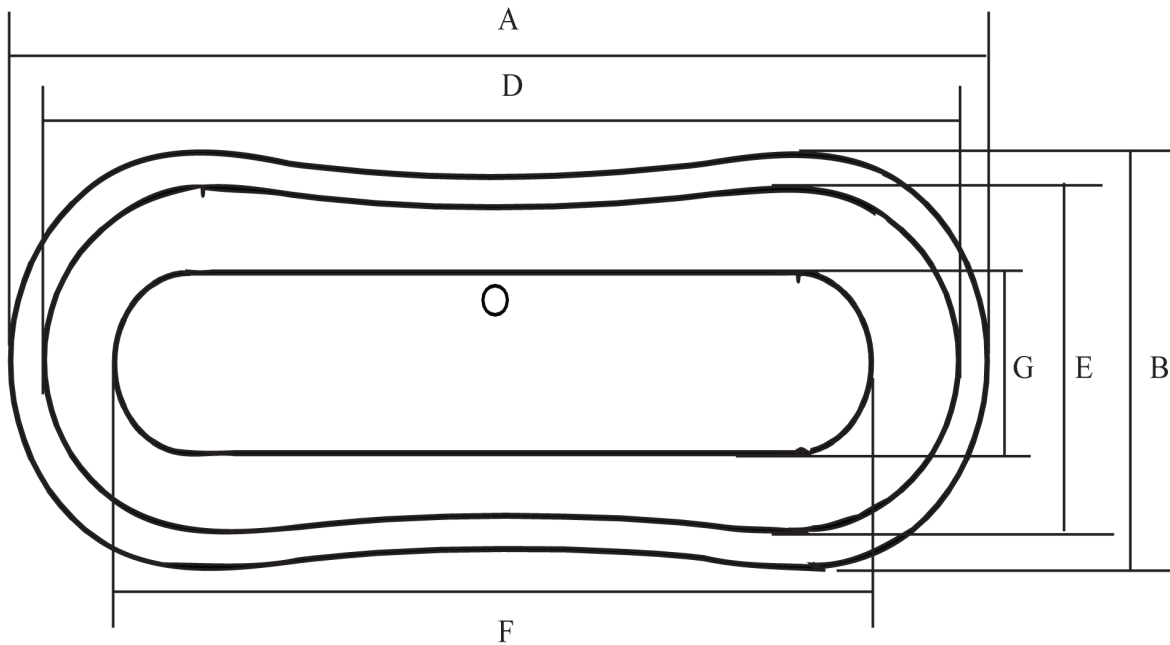

SUNRISE

72" Elegance Bath

#808 Drilled 8" c.c. on deck

#818 No drillings, may be custom drilled

Dimensions in Inches											
A	B	C	D	E	F	G	H	I	J	K	L
70 7/8	30 7/16	24 5/8	65 3/8	24	39	16 3/16	14 1/2	31 1/8	6	12	23 7/16

Overflow Diameter is 2 1/8"
Waste Diameter is 2 1/2"
Rim Width is 3"
Hole Diameter is 1 3/4"
Water Capacity is 52 Gal
Bathing Well 39" L x 16 9/16" W
Weight of Tub is 302 lbs
Weight of Feet is 40 lbs

The drain is centered under the rim of the tub