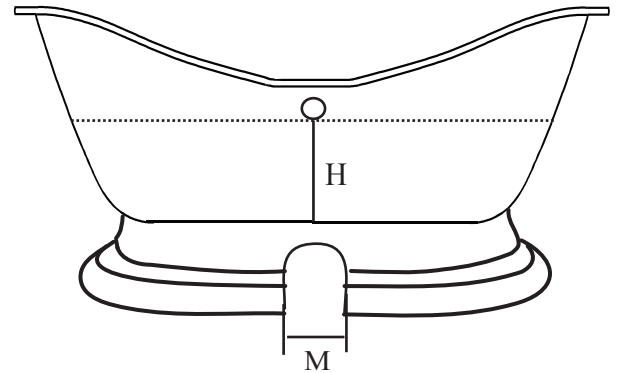

SUNRISE

72" Elegance Bath w/ #828 Pedestal

#808 Drilled 8" c.c. on deck

#818 No drillings, continuous rolled rim

Dimensions in Inches													
	A	B	C	D	E	F	G	H	I	J	K	L	M
71" Elegance	71	31	24	65	25	39	18	12	32	-	12	12	-
828 Pedestal	55	30	9	-	-	-	-	-	-	-	-	-	6

Overflow Diameter is 2 1/8"

Waste Diameter is 2 1/2"

Rim Width is 3"

Hole Diameter is 1 3/4"

Water Capacity is 52 Gal

Bathing Well 39" L x 16 9/16" W

Weight of Tub is 302 lbs

Weight of Feet is 143 lbs

The drain is centered under the rim of the tub