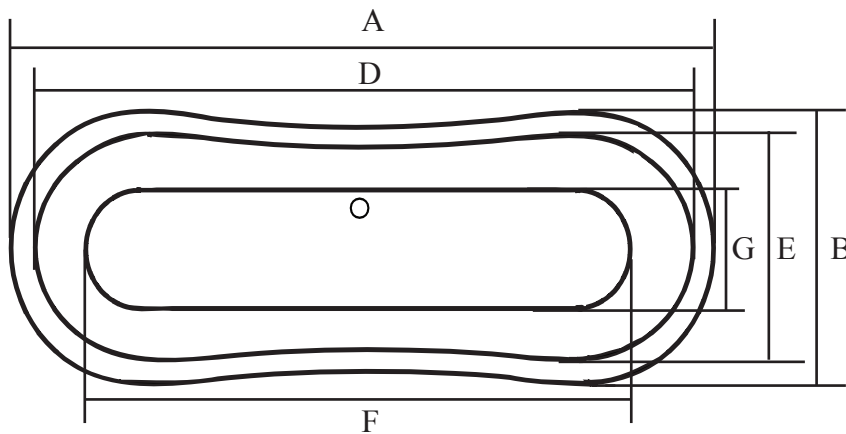

SUNRISE

72" Elegance Bath w/ #828 Pedestal

#808 Drilled 8" c.c. on deck

#818 No drillings, continuous rolled rim

Dimensions in Inches													
	A	B	C	D	E	F	G	H	I	J	K	L	M
71" Elegance	71	31	24	65	25	39	18	12	32	-	12	12	-
828 Pedestal	55	30	9	-	-	-	-	-	-	-	-	-	6

Overflow Diameter is 2 1/8"

Waste Diameter is 2 1/2"

Rim Width is 3"

Hole Diameter is 1 3/4"

Water Capacity is 52 Gal

Bathing Well 39" L x 16 9/16" W

Weight of Tub is 302 lbs

Weight of Feet is 143 lbs

The drain is centered under the rim of the tub