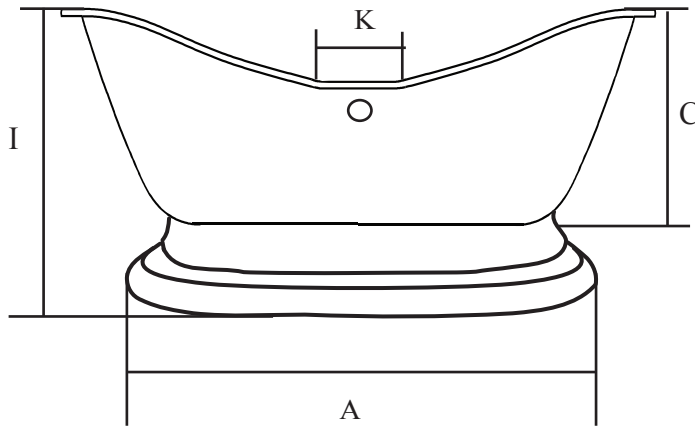

SUNRISE

72" Elegance Bath w/ #828 Pedestal

#808 Drilled 8" c.c. on deck

#818 No drillings, continuous rolled rim

Dimensions in Inches													
	A	B	C	D	E	F	G	H	I	J	K	L	M
71" Elegance	71	31	24	65	25	39	18	12	32	-	12	12	-
828 Pedestal	55	30	9	-	-	-	-	-	-	-	-	-	6

Overflow Diameter is 2 1/8"

Waste Diameter is 2 1/2"

Rim Width is 3"

Hole Diameter is 1 3/4"

Water Capacity is 52 Gal

Bathing Well 39" L x 16 9/16" W

Weight of Tub is 302 lbs

Weight of Feet is 143 lbs

The drain is centered under the rim of the tub