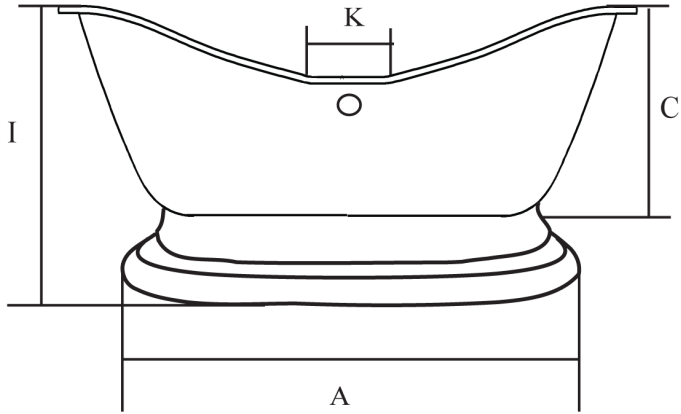

SUNRISE

72" Elegance Bath w/ #828 Pedestal

#808 Drilled 8" c.c. on deck

#818 No drillings, may be custom drilled

	Dimensions in Inches												
	A	B	C	D	E	F	G	H	I	J	K	L	M
71" Elegance	70 ⁷ / ₈	30 ⁷ / ₁₆	24 ⁷ / ₈	65 ³ / ₈	24	39	16 ⁹ / ₁₆	14 ½	31 ¹ / ₈	6	12	23 ⁷ / ₁₆	-
#828 Pedestal	52 ⁵ / ₈	26	8 ¼	-	-	-	-	-	-	-	-	-	5 ³ / ₄

Overflow Diameter is 2 1/8"
Waste Diameter is 2 1/2"
Rim Width is 3"
Hole Diameter is 1 3/4"
Water Capacity is 52 Gal
Bathing Well 39" L x 16 9/16" W
Weight of Tub is 302 lbs
Weight of Feet is 143 lbs

The drain is centered under the rim of the tub