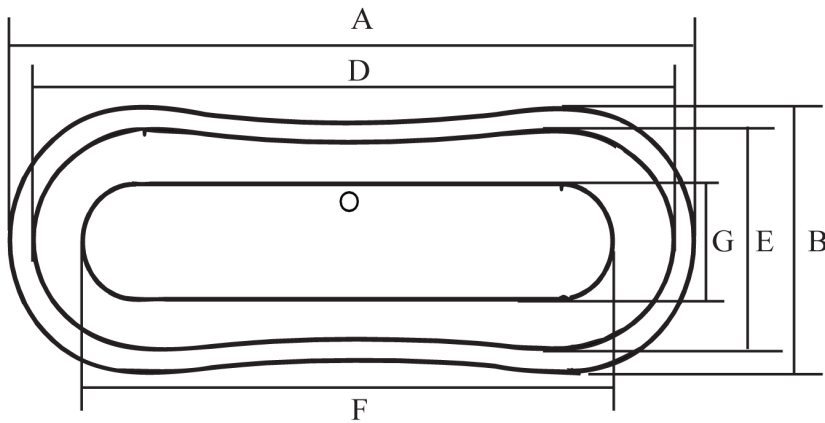

SUNRISE

72" Elegance Bath w/ #828 Pedestal

#808 Drilled 8" c.c. on deck

#818 No drillings, may be custom drilled

	Dimensions in Inches												
	A	B	C	D	E	F	G	H	I	J	K	L	M
71" Elegance	70 ⁷ / ₈	30 ⁷ / ₁₆	24 ⁷ / ₈	65 ³ / ₈	24	39	16 ⁹ / ₁₆	14 ½	31 ¹ / ₈	6	12	23 ⁷ / ₁₆	-
#828 Pedestal	52 ⁵ / ₈	26	8 ¼	-	-	-	-	-	-	-	-	-	5 ³ / ₄

Overflow Diameter is 2 1/8"
Waste Diameter is 2 1/2"
Rim Width is 3"
Hole Diameter is 1 3/4"
Water Capacity is 52 Gal
Bathing Well 39" L x 16 9/16" W
Weight of Tub is 302 lbs
Weight of Feet is 143 lbs

The drain is centered under the rim of the tub