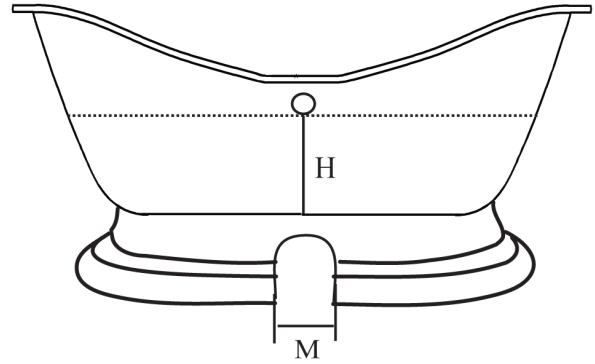

SUNRISE

72" Elegance Bath w/ #828 Pedestal

#808 Drilled 8" c.c. on deck

#818 No drillings, may be custom drilled

	Dimensions in Inches												
	A	B	C	D	E	F	G	H	I	J	K	L	M
71" Elegance	70 ⁷ / ₈	30 ⁷ / ₁₆	24 ⁷ / ₈	65 ³ / ₈	24	39	16 ⁹ / ₁₆	14 ½	31 ¹ / ₈	6	12	23 ⁷ / ₁₆	-
#828 Pedestal	52 ⁵ / ₈	26	8 ¼	-	-	-	-	-	-	-	-	-	5 ³ / ₄

Overflow Diameter is 2 1/8"
Waste Diameter is 2 1/2"
Rim Width is 3"
Hole Diameter is 1 3/4"
Water Capacity is 52 Gal
Bathing Well 39" L x 16 9/16" W
Weight of Tub is 302 lbs
Weight of Feet is 143 lbs

The drain is centered under the rim of the tub