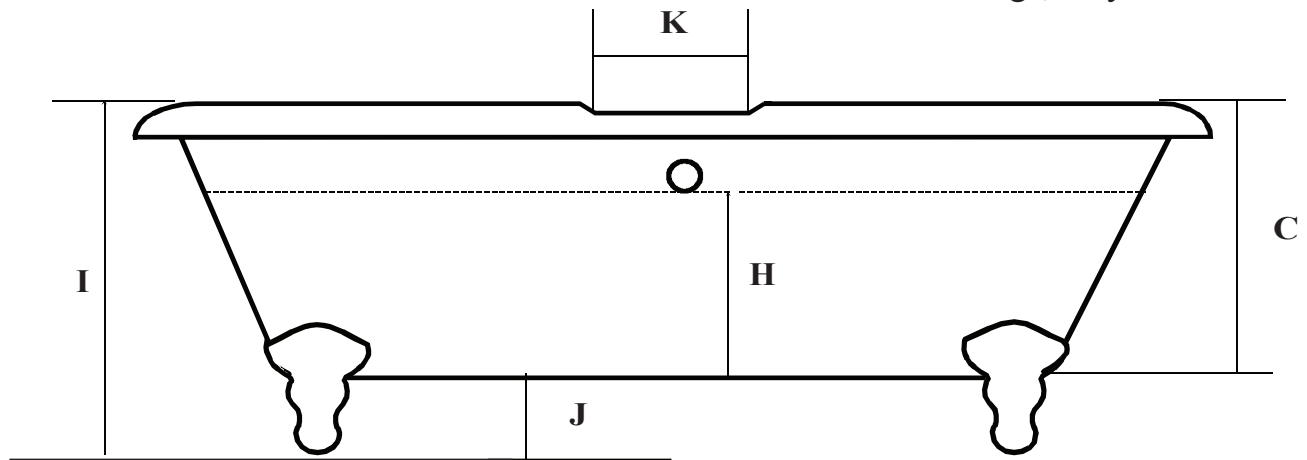

## 71" Dual Bath

#809 Drilled 8" c.c.

#819 No drillings, continuous rolled rim

#829 No drillings, may be custom drilled

Dimensions in Inches											
A	B	C	D	E	F	G	H	I	J	K	L
71	32	21	65	26	47	19	15	25	4	12	12

**The drain is centered under the rim of the tub**

**Overflow Diameter is 2 1/8"**

**Waste Diameter is 2 1/2"**

**Rim Width is 3"**

**Hole Diameter is 1 3/4"**

**Water Capacity is 54 Gal**

**Bathing Well 46"L x 18"W**