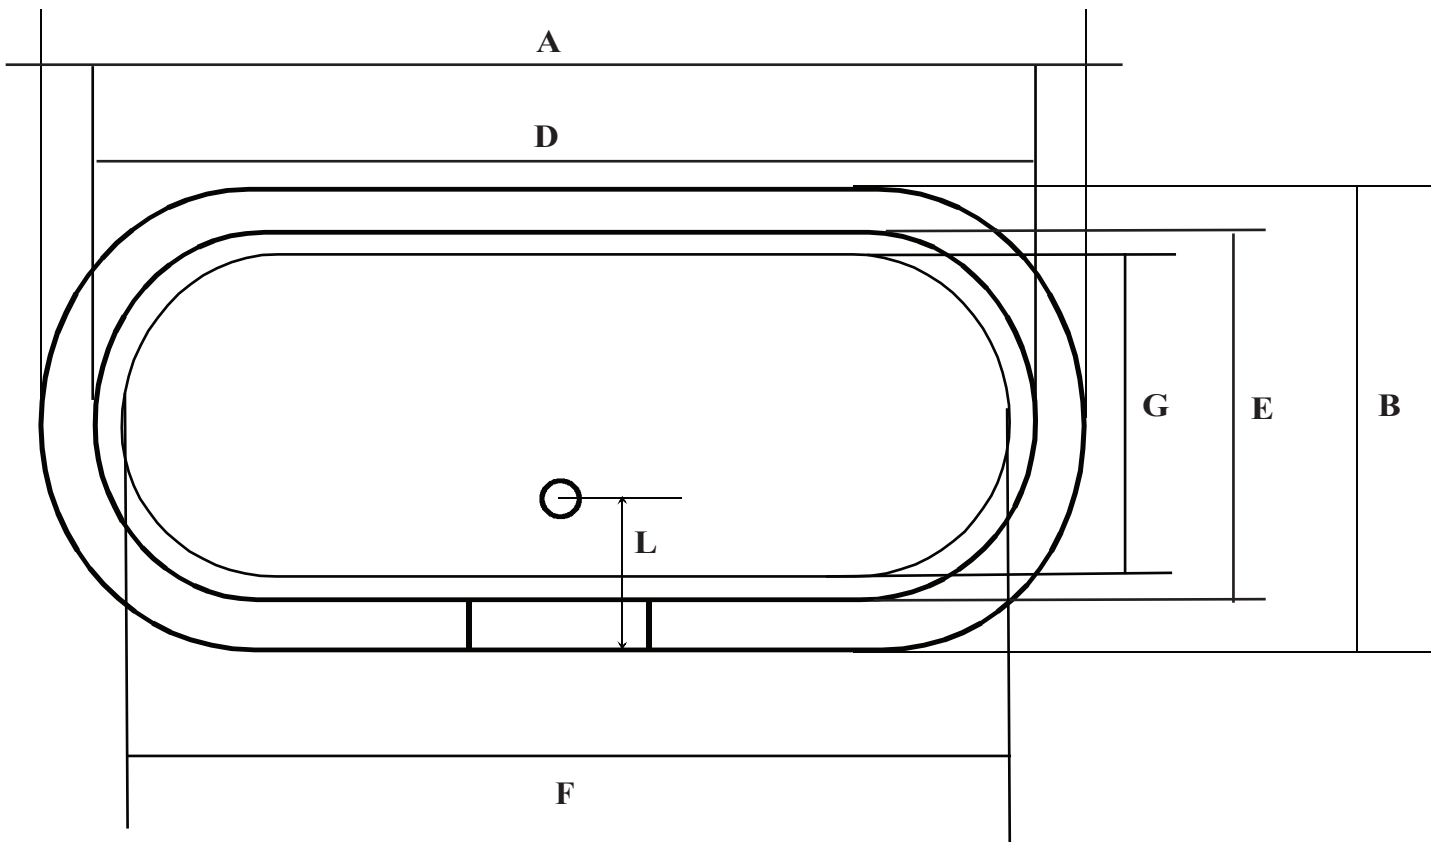

## 71" Dual Bath

#809 Drilled 8" c.c.

#819 No drillings, continuous rolled rim

#829 No drillings, may be custom drilled

Dimensions in Inches											
A	B	C	D	E	F	G	H	I	J	K	L
71	32	21	65	26	47	19	15	25	4	12	12

**The drain is centered under the rim of the tub**

**Overflow Diameter is 2 1/8"**

**Waste Diameter is 2 1/2"**

**Rim Width is 3"**

**Hole Diameter is 1 3/4"**

**Water Capacity is 54 Gal**

**Bathing Well 46"L x 18"W**

**Weight of Tub is 319 lbs**

**Weight of Feet is 20 lbs**