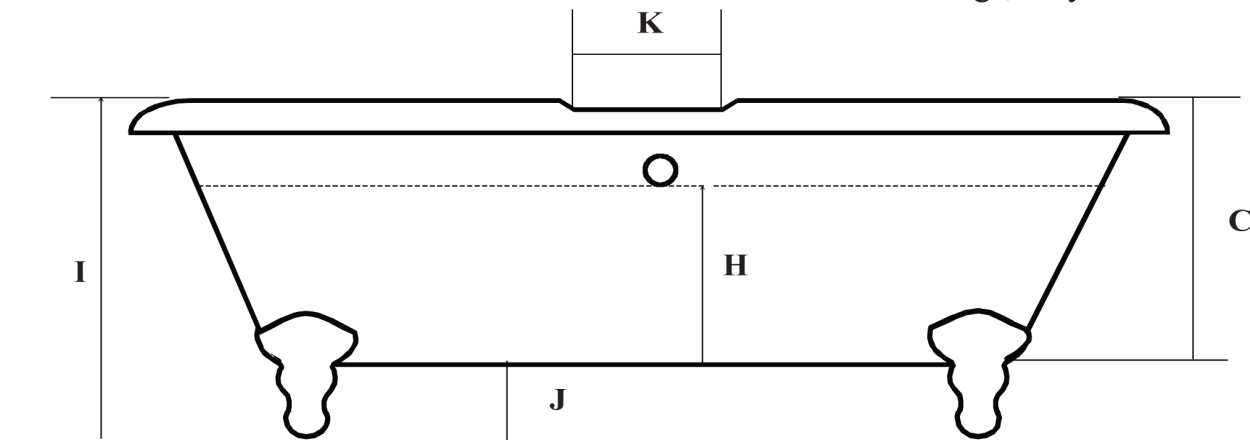

## 71" Dual Bath

#809 Drilled 8" c.c.

#819 No drillings, continuous rolled rim

#829 No drillings, may be custom drilled

Dimensions in Inches													
	A	B	C	D	E	F	G	H	I	J	K	L	M
71" Dual	70 <sup>7</sup> / <sub>8</sub>	31 ½	20	64	25 <sup>3</sup> / <sub>16</sub>	46	18	15	25 <sup>7</sup> / <sub>8</sub>	5 <sup>1</sup> / <sub>8</sub>	12	11 <sup>1</sup> / <sub>4</sub>	-

**The drain is centered under the rim of the tub**

**Overflow Diameter is 2 1/8"**

**Waste Diameter is 2 1/2"**

**Rim Width is 3"**

**Hole Diameter is 1 3/4"**

**Water Capacity is 54 Gal**

**Bathing Well 46"L x 18"W**