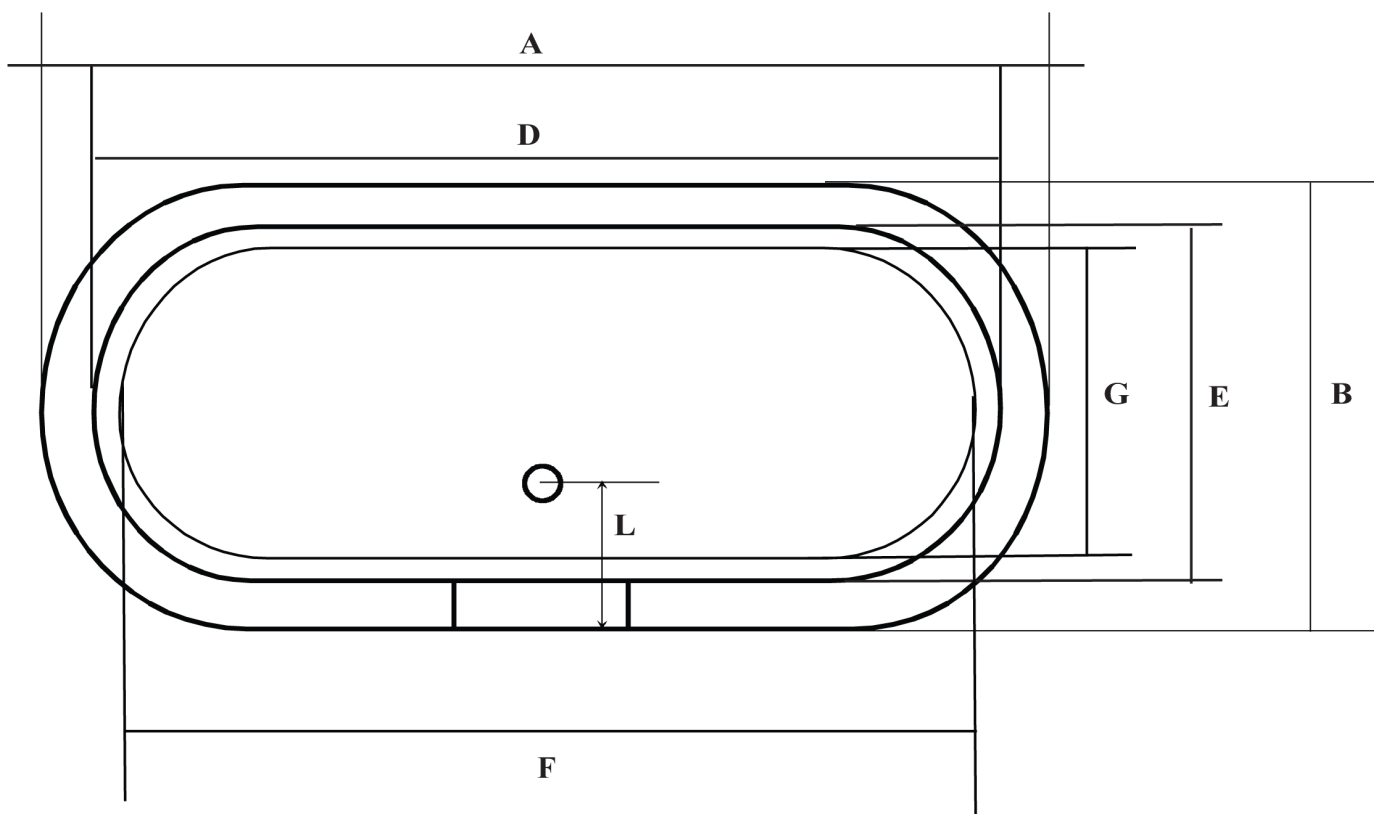

## 71" Dual Bath

#809 Drilled 8" c.c.

#819 No drillings, continuous rolled rim

#829 No drillings, may be custom drilled

Dimensions in Inches													
	A	B	C	D	E	F	G	H	I	J	K	L	M
71" Dual	70 <sup>7</sup> / <sub>8</sub>	31 ½	20	64	25 <sup>3</sup> / <sub>16</sub>	46	18	15	25 <sup>7</sup> / <sub>8</sub>	5 <sup>1</sup> / <sub>8</sub>	12	11 <sup>1</sup> / <sub>4</sub>	-

**The drain is centered under the rim of the tub**

**Overflow Diameter is 2 1/8"**

**Waste Diameter is 2 1/2"**

**Rim Width is 3"**

**Hole Diameter is 1 3/4"**

**Water Capacity is 54 Gal**

**Bathing Well 46"L x 18"W**

**Weight of Tub is 319 lbs**

**Weight of Feet is 20 lbs**