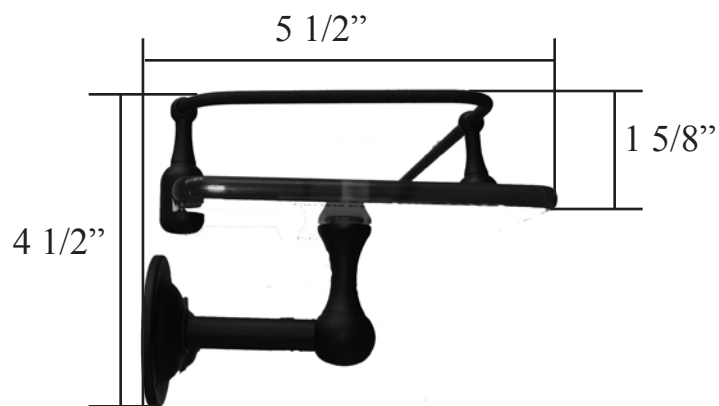

# SUNRISE

#81 Glass Shelf

930 98th Ave., Oakland, CA 94603  
(510) 729-7277

Shipping dimensions/weight  
23"x8"x4"/5 lbs.