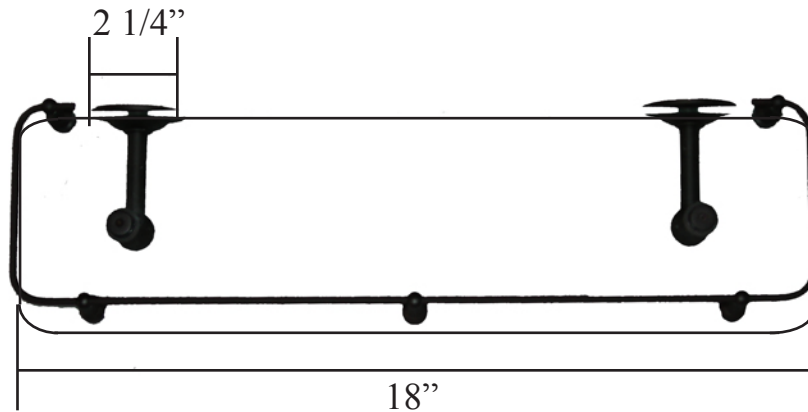

# SUNRISE

#81 Glass Shelf

930 98th Ave., Oakland, CA 94603  
(510) 729-7277

Shipping dimensions/weight  
23"x8"x4"/5 lbs.