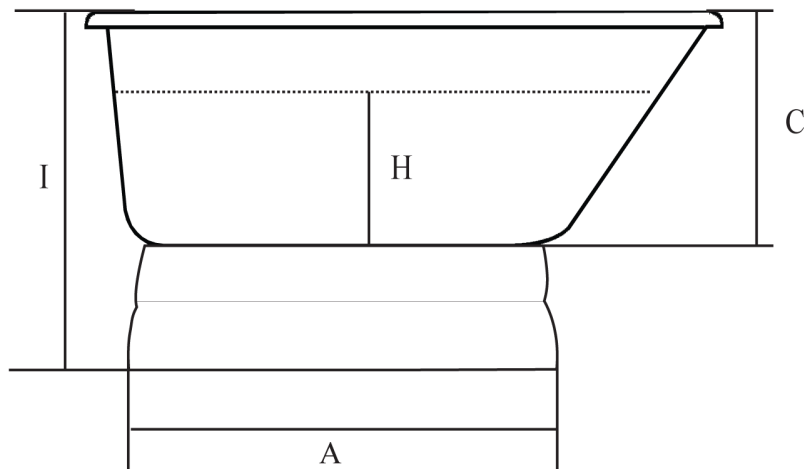

SUNRISE

54" Roll Top Tub w/ #830 Pedestal

#800 Drilled 3 3/8" c.c on rear wall of tub

#810 No drillings, continuous rolled rim

#820 Drilled 8" c.c. on rear rim

Pedestal rear view

Dimensions in Inches													
	A	B	C	D	E	F	G	H	I	J	K	L	M
54" Roll Top	53 ¹⁵ / ₁₆	30 ¹ / ₈	17 ¹⁵ / ₁₆	48 ¹³ / ₁₆	24 ³ / ₁₆	33	14	14 ⁵ / ₁₆	23 ¹ / ₄	6 ¹ / ₂	12	11 ⁷ / ₁₆	-
#830 Pedestal	43	26	9	-	-	-	-	-	-	-	-	-	12

Overflow Diameter is 2 1/8"

Waste Diameter is 2 1/2"

Rim Width is 3"

Hole Diameter is 1 3/4"

Water Capacity is 46 Gal

Bathing Well 33"L x 14"W

Weight of Tub is 209 lbs

Weight of pedestal 85 lbs

The drain is centered under the rim of the tub