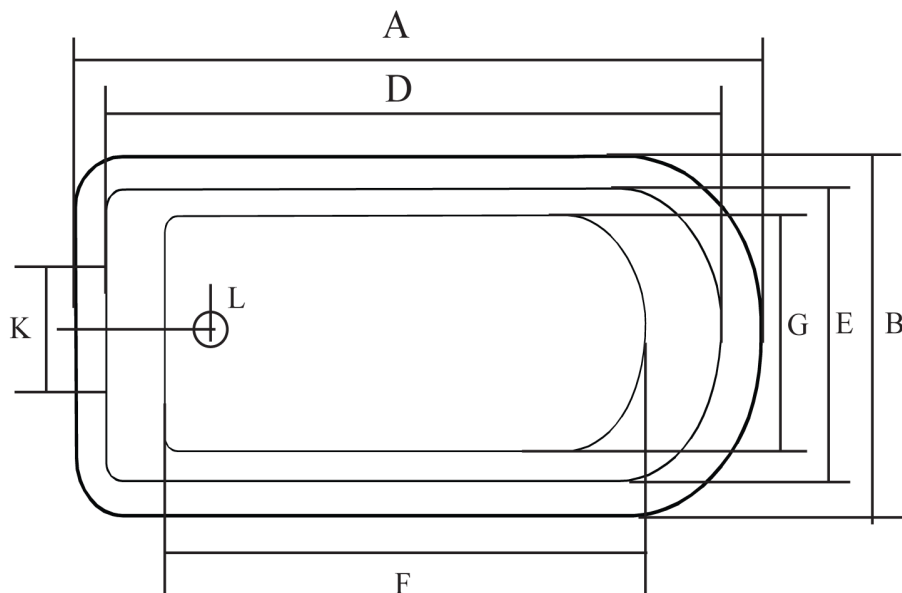

SUNRISE

54" Roll Top Tub w/ #830 Pedestal

#800 Drilled 3 3/8" c.c on rear wall of tub

#810 No drillings, continuous rolled rim

#820 Drilled 8" c.c. on rear rim

Pedestal rear view

Dimensions in Inches													
	A	B	C	D	E	F	G	H	I	J	K	L	M
54" Roll Top	53 ¹⁵ / ₁₆	30 ¹ / ₈	17 ¹⁵ / ₁₆	48 ¹³ / ₁₆	24 ³ / ₁₆	33	14	14 ⁵ / ₁₆	23 ¹ / ₄	6 ¹ / ₂	12	11 ⁷ / ₁₆	-
#830 Pedestal	43	26	9	-	-	-	-	-	-	-	-	-	12

Overflow Diameter is 2 1/8"

Waste Diameter is 2 1/2"

Rim Width is 3"

Hole Diameter is 1 3/4"

Water Capacity is 46 Gal

Bathing Well 33"L x 14"W

Weight of Tub is 209 lbs

Weight of pedestal 85 lbs

The drain is centered under the rim of the tub