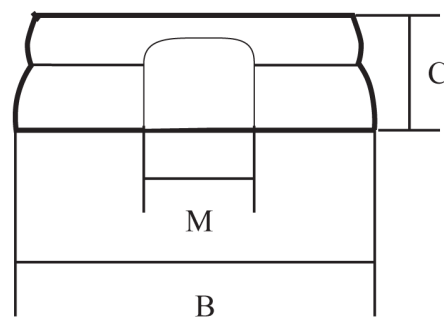

SUNRISE

54" Roll Top Tub w/ #830 Pedestal

#800 Drilled 3 3/8" c.c on rear wall of tub

#810 No drillings, continuous rolled rim

#820 Drilled 8" c.c. on rear rim

Pedestal rear view

Dimensions in Inches													
	A	B	C	D	E	F	G	H	I	J	K	L	M
54" Roll Top	53 ¹⁵ / ₁₆	30 ¹ / ₈	17 ¹⁵ / ₁₆	48 ¹³ / ₁₆	24 ³ / ₁₆	33	14	14 ⁵ / ₁₆	23 ¹ / ₄	6 ¹ / ₂	12	11 ⁷ / ₁₆	-
#830 Pedestal	43	26	9	-	-	-	-	-	-	-	-	-	12

Overflow Diameter is 2 1/8"

Waste Diameter is 2 1/2"

Rim Width is 3"

Hole Diameter is 1 3/4"

Water Capacity is 46 Gal

Bathing Well 33"L x 14"W

Weight of Tub is 209 lbs

Weight of pedestal 85 lbs

The drain is centered under the rim of the tub