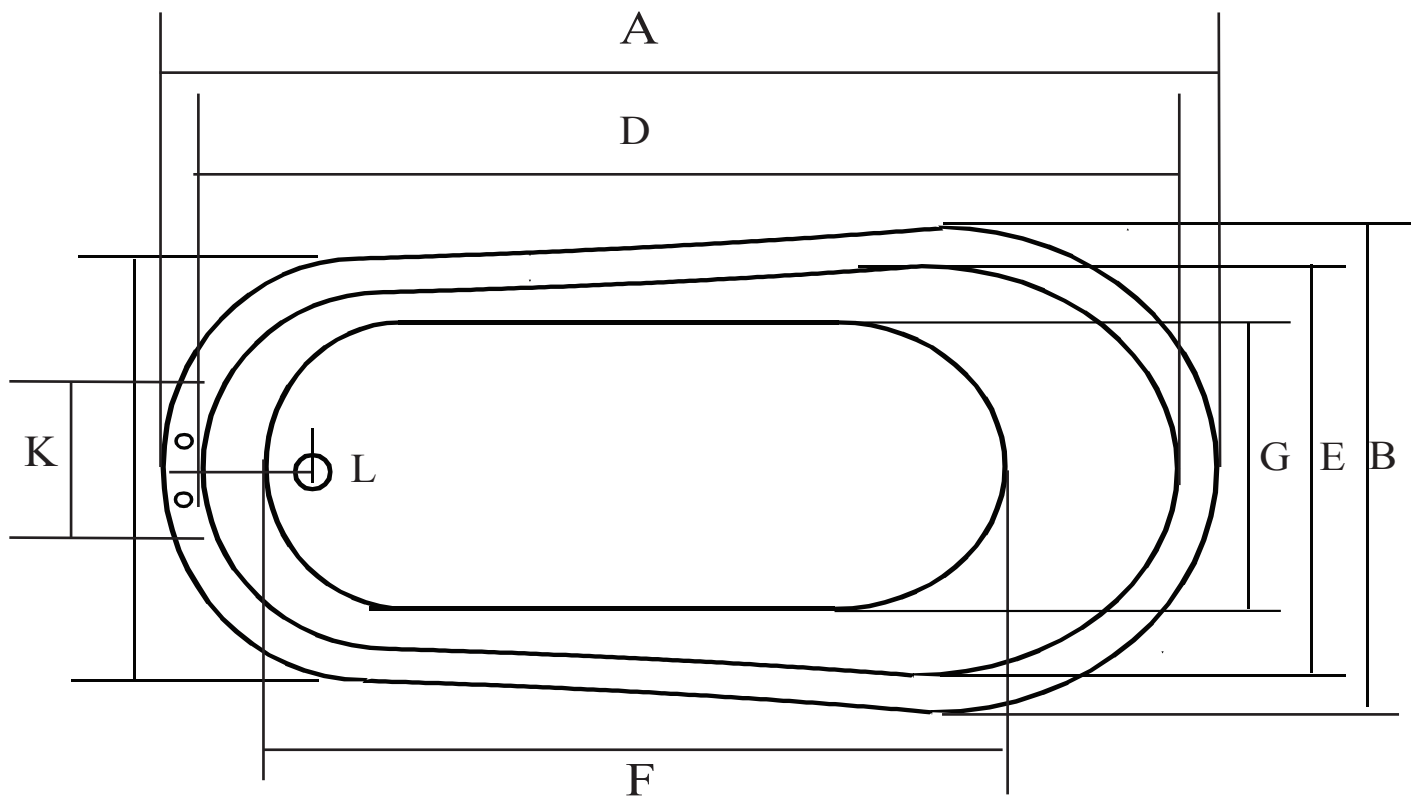

SUNRISE

68" Dakota Skirted Bath

#838 Drilled 8" c.c on deck

#839 No drilling, continuous rolled rim

Dimensions in Inches											
A	B	C	D	E	F	G	H	I	J	K	L
67	30	32	61	24	45	18	13	23	-	12	12

Overflow Diameter is 2 1/8"

Waste Diameter is 2 1/2"

Rim Width is 3"

Hole Diameter is 1 3/4"

Water Capacity is 54 Gal

Bathing Well 45"L x 15"W

Weight of Tub is 395 lbs

The drain is centered under the rim of the tub