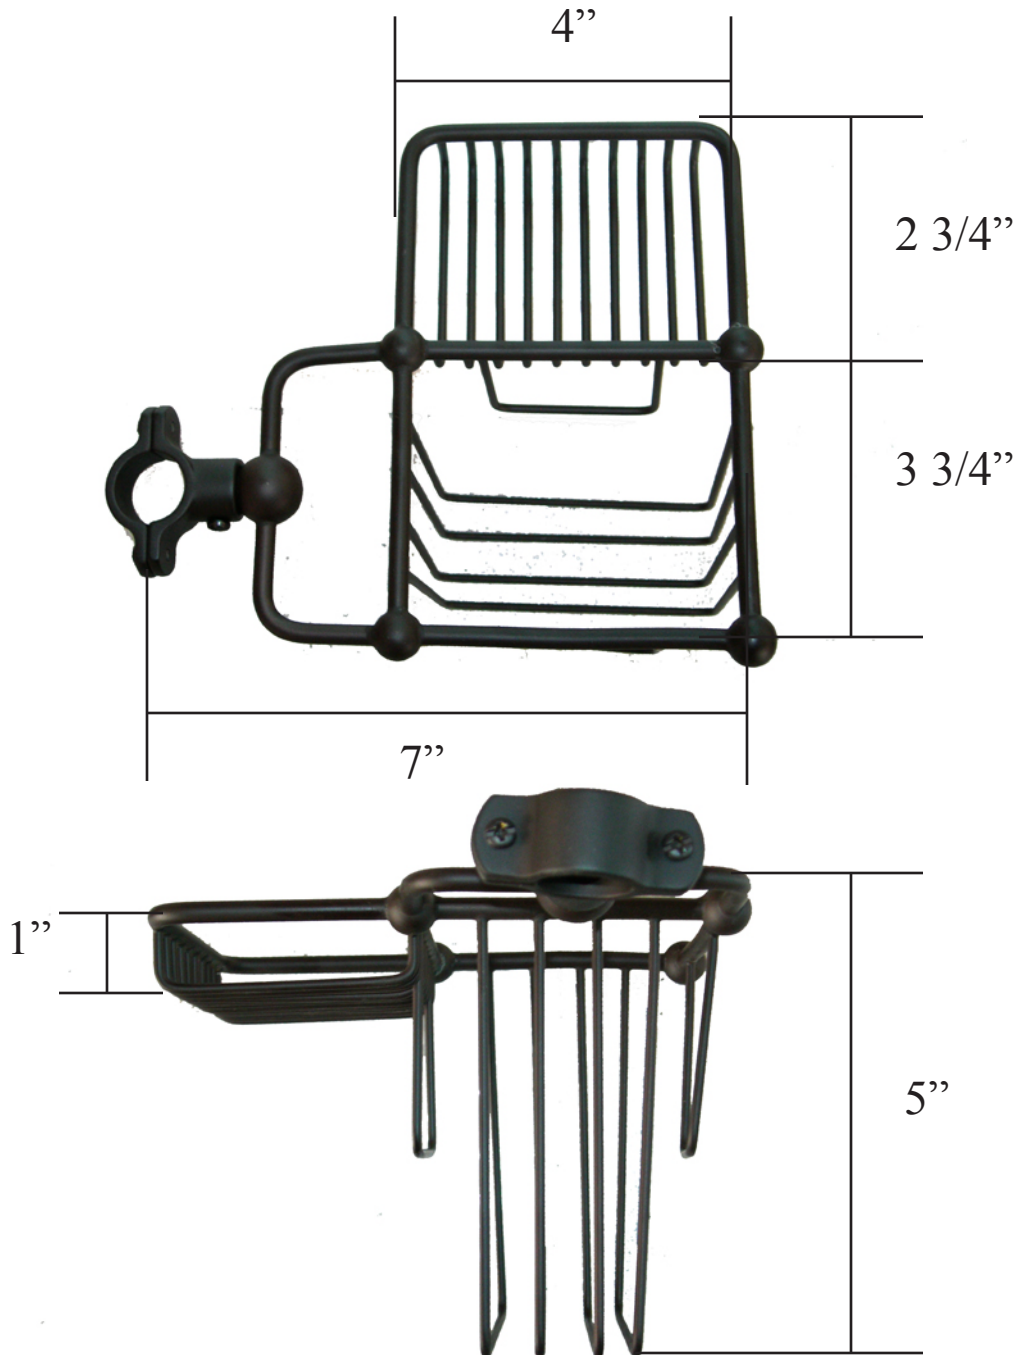

SUNRISE

930 98th Ave., Oakland, CA 94603
(510) 729-7277

#84 Riser Mount Soap & Shampoo Basket

Shipping dimensions/weight
8"x8"x6"/2 lbs.