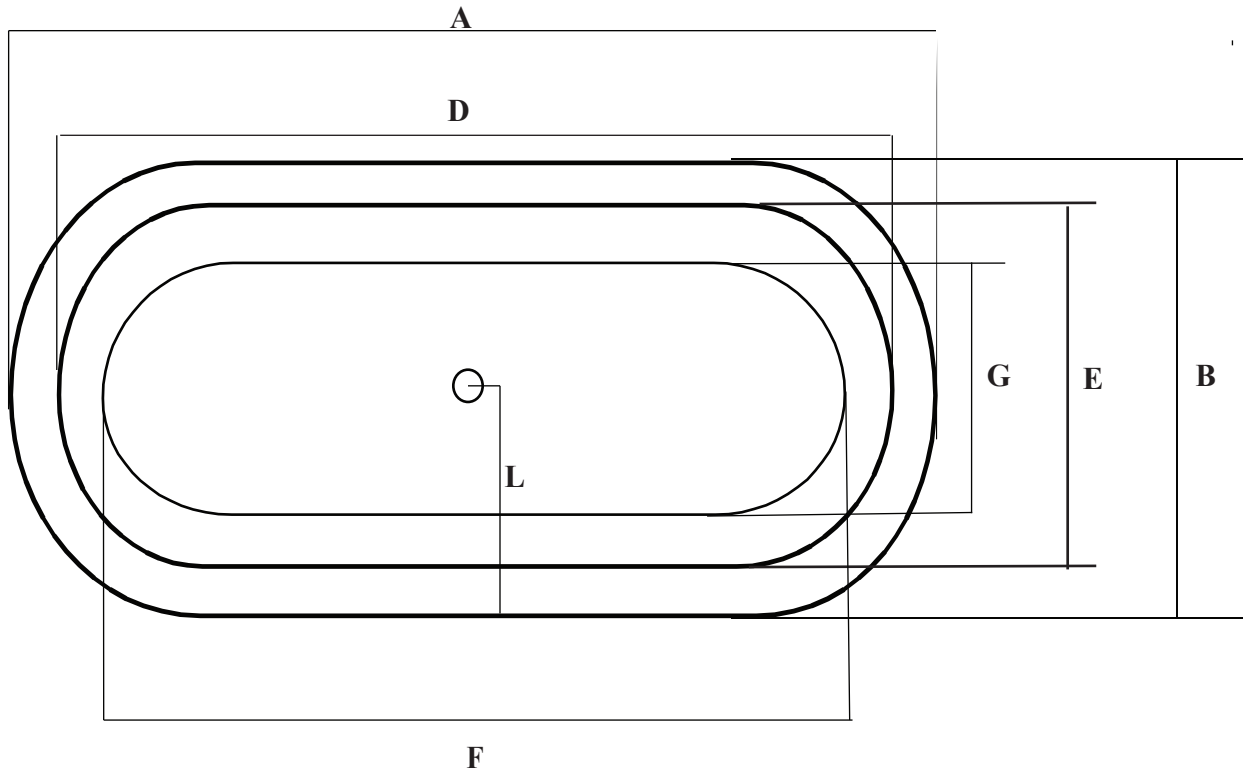

SUNRISE

71" Denise Bath

#843 Drilled 8" c.c. on deck

#844 No drillings, may be custom drilled

Dimensions in Inches											
A	B	C	D	E	F	G	H	I	J	K	L
71	32	21	64	25	46	18	14	27	6	-	16

Overflow Diameter is 2 1/2"

Waste Diameter is 2 1/2"

Rim Width is 3"

Water Capacity is 60 Gal

Weight of Tub is 360 lbs