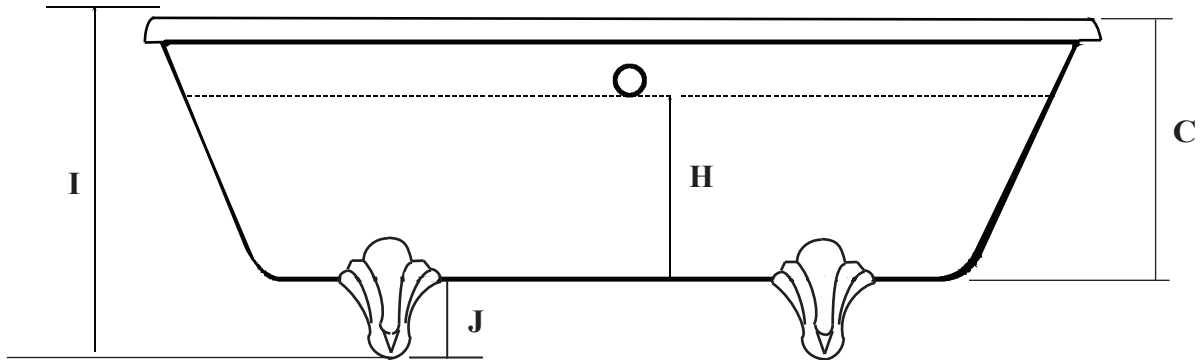

SUNRISE

71" Denise Bath

#843 Drilled 8" c.c. on deck

#844 No drillings, may be custom drilled

Dimensions in Inches											
A	B	C	D	E	F	G	H	I	J	K	L
71	32	21	64	25	46	18	14	27	6	-	16

Overflow Diameter is 2 1/2"

Waste Diameter is 2 1/2"

Rim Width is 3"

Water Capacity is 60 Gal

Weight of Tub is 360 lbs