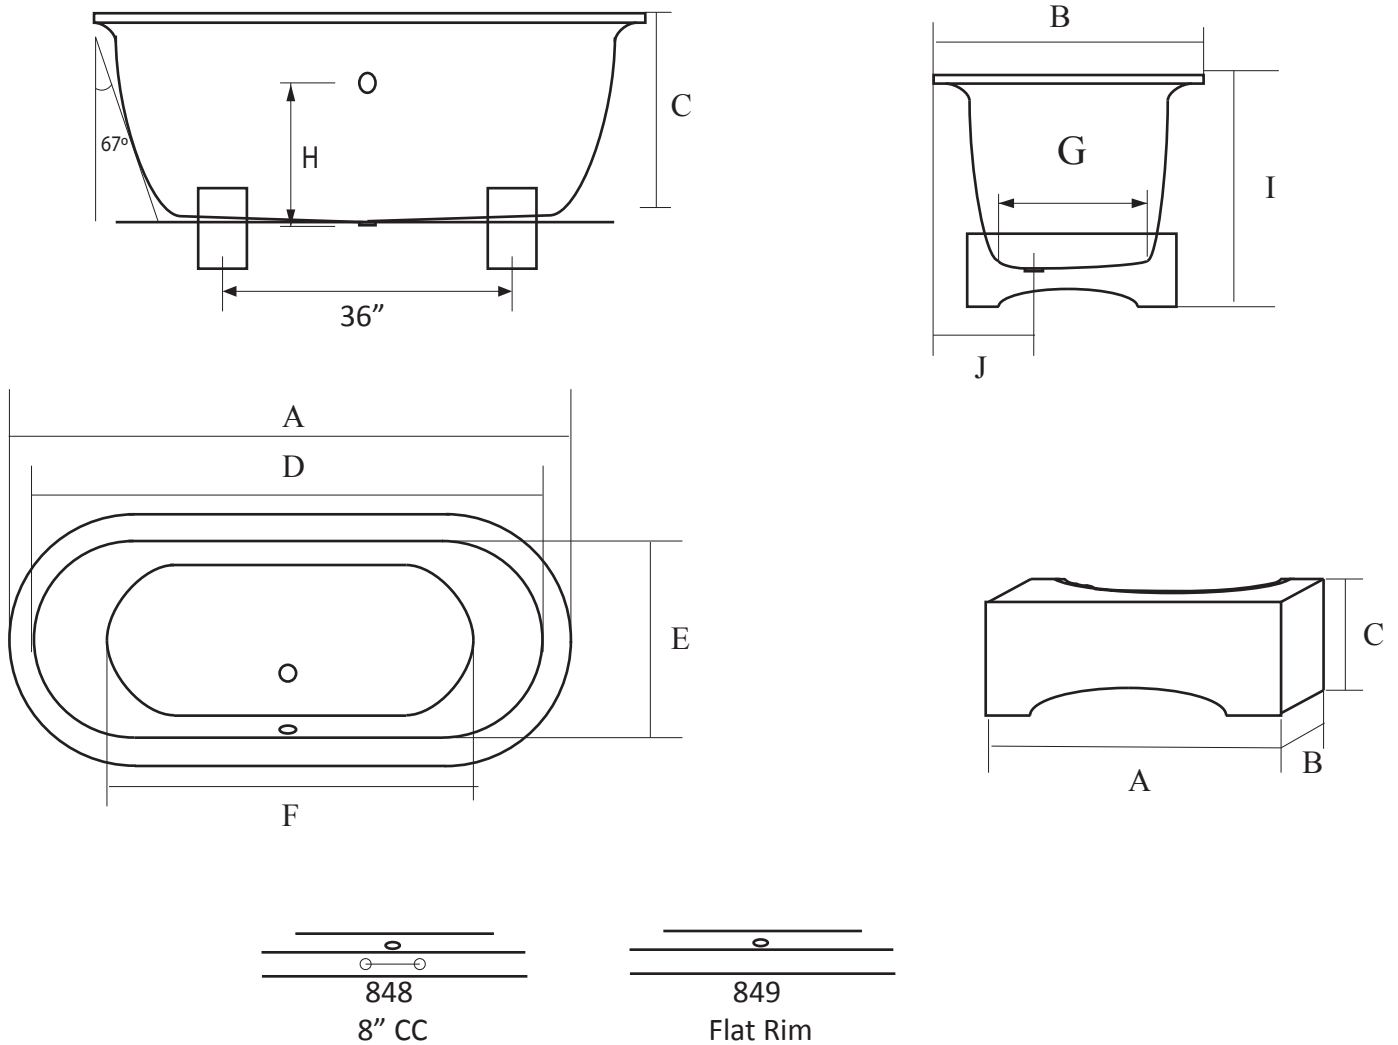

## 70" Lyra Bath

#848 Drilled 8" c.c on deck

#849 No drilling, continuous rim

Dimensions in Inches										
	A	B	C	D	E	F	G	H	I	J
Tub	70	32	20	64	26	46	19	13	24	12
Feet	24	6	9	-	-	-	-	-	-	-

Weight	Volume
260 lbs	46 gallons