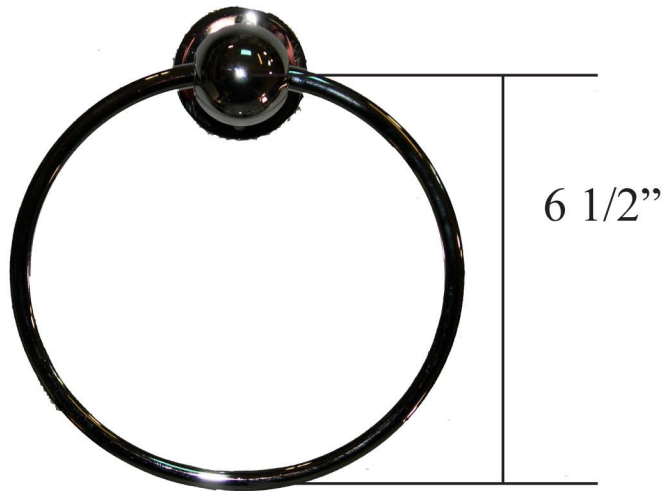

SUNRISE

930 98th Ave., Oakland, CA 94603

(510) 729-7277

#85 Towel Ring

Shipping dimensions/weight
12"x12"x6"/2 lbs.