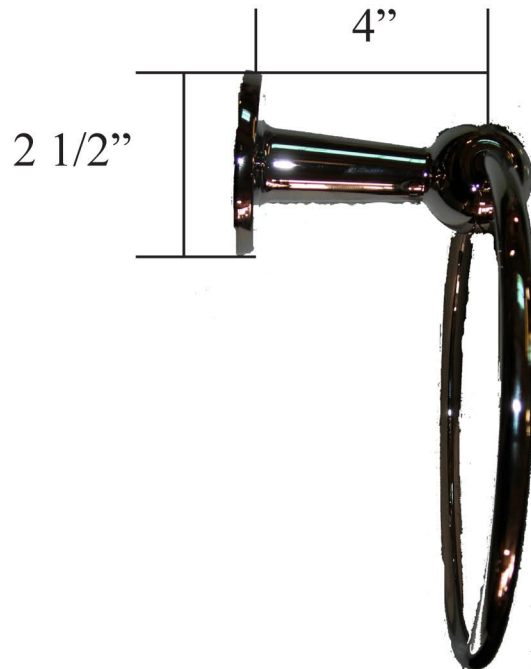

SUNRISE

930 98th Ave., Oakland, CA 94603

(510) 729-7277

#85 Towel Ring

Shipping dimensions/weight
12"x12"x6"/2 lbs.