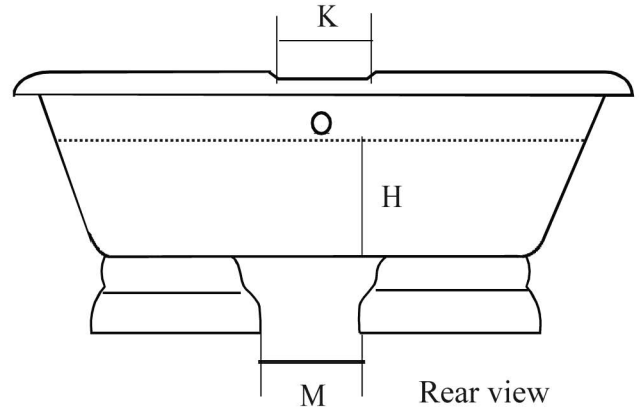

SUNRISE

61" Dual Bath w/ #825 Pedestal

#856 Drilled 8" c.c. on deck

#866 No drillings, may be custom drilled

#876 No drillings, continuous rolled rim

Front view

Rear view

Pedestal side view

	Dimensions in Inches													
	A	B	C	D	E	F	G	H	I	J	K	L	M	
61" Dual	60 ⁵ / ₈	30 ¹¹ / ₁₆	18 ⁵ / ₈	55 ½	24 ³ / ₈	40	16	14 ⁹ / ₁₆	23	5	12	11 ¹ / ₄	-	
#825 Pedestal	47	25	8	-	-	-	-	-	-	-	-	-	12	

The drain is centered under the rim of the tub

Overflow Diameter is 2 1/8"

Waste Diameter is 2 1/2"

Rim Width is 3"

Hole Diameter is 1 3/4"

Water Capacity is 45 Gal

Bathing Well 40"L x 16"W

Weight of Tub is 254 lbs

Weight of Pedestal is 97 lbs