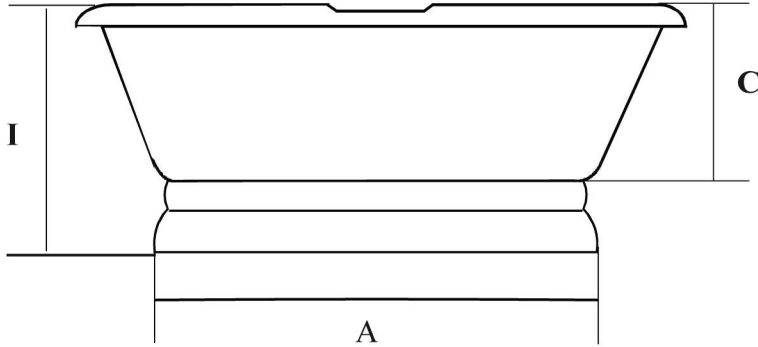

SUNRISE

61" Dual Bath w/ #825 Pedestal

#856 Drilled 8" c.c. on deck

#866 No drillings, may be custom drilled

#876 No drillings, continuous rolled rim

Front view

Rear view

Pedestal side view

	Dimensions in Inches													
	A	B	C	D	E	F	G	H	I	J	K	L	M	
61" Dual	60 ⁵ / ₈	30 ¹¹ / ₁₆	18 ⁵ / ₈	55 ½	24 ³ / ₈	40	16	14 ⁹ / ₁₆	23	5	12	11 ¹ / ₄	-	
#825 Pedestal	47	25	8	-	-	-	-	-	-	-	-	-	12	

The drain is centered under the rim of the tub

Overflow Diameter is 2 1/8"

Waste Diameter is 2 1/2"

Rim Width is 3"

Hole Diameter is 1 3/4"

Water Capacity is 45 Gal

Bathing Well 40"L x 16"W

Weight of Tub is 254 lbs

Weight of Pedestal is 97 lbs