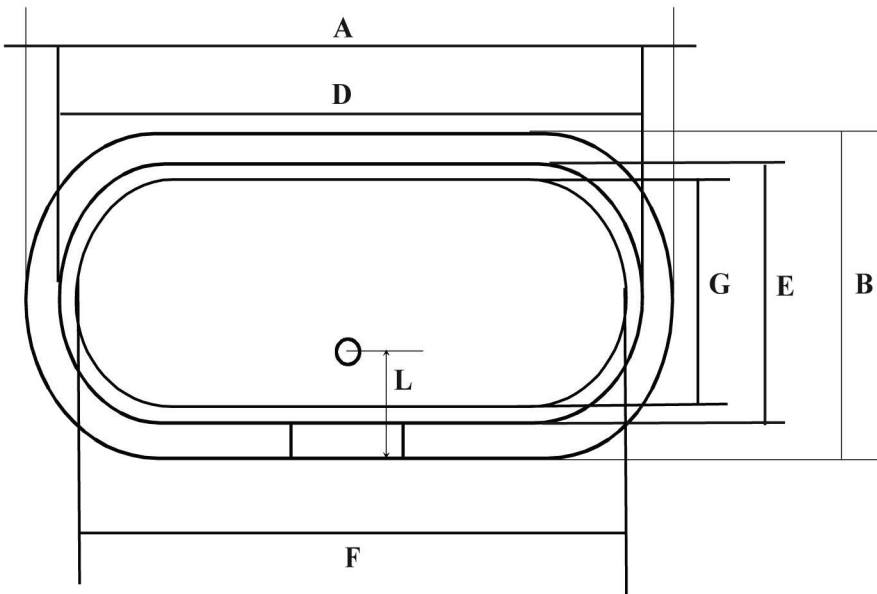

SUNRISE

61" Dual Bath w/ #825 Pedestal

#856 Drilled 8" c.c. on deck

#866 No drillings, may be custom drilled

#876 No drillings, continuous rolled rim

Front view

Rear view

Pedestal side view

	Dimensions in Inches													
	A	B	C	D	E	F	G	H	I	J	K	L	M	
61" Dual	60 ⁵ / ₈	30 ¹¹ / ₁₆	18 ⁵ / ₈	55 ½	24 ³ / ₈	40	16	14 ⁹ / ₁₆	23	5	12	11 ¹ / ₄	-	
#825 Pedestal	47	25	8	-	-	-	-	-	-	-	-	-	12	

The drain is centered under the rim of the tub

Overflow Diameter is 2 1/8"

Waste Diameter is 2 1/2"

Rim Width is 3"

Hole Diameter is 1 3/4"

Water Capacity is 45 Gal

Bathing Well 40"L x 16"W

Weight of Tub is 254 lbs

Weight of Pedestal is 97 lbs