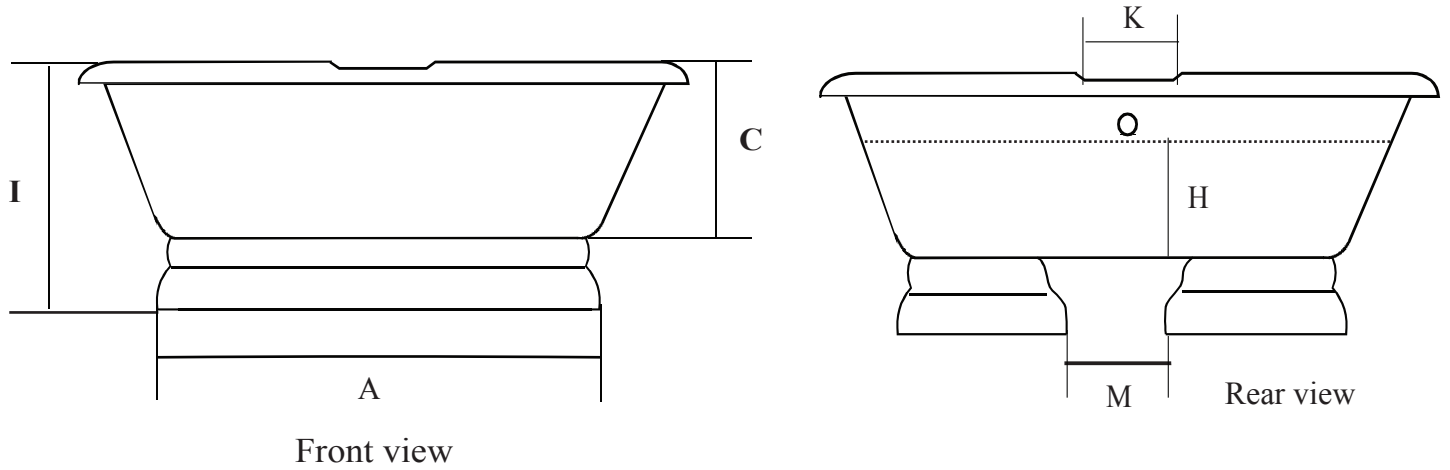

SUNRISE

61" Dual Bath w/ #825 Pedestal

#856 Drilled 8" c.c. on deck

#866 No drillings, may be custom drilled

#876 No drillings, continuous rolled rim

Front view

Rear view

Pedestal side view

Dimensions in Inches													
	A	B	C	D	E	F	G	H	I	J	K	L	M
61" Dual	61	31	19	55	25	40	19	13	26	-	12	11	-
#825 Pedestal	47	25	8	-	-	-	-	-	-	-	-	-	12

Overflow Diameter is 2 1/8"
 Waste Diameter is 2 1/2"
 Rim Width is 3"
 Hole Diameter is 1 3/4"
 Water Capacity is 45 Gal
 Bathing Well 40"L x 16"W
 Weight of Tub is 254 lbs
 Weight of Pedestal is 97 lbs

The drain is centered under the rim of the tub