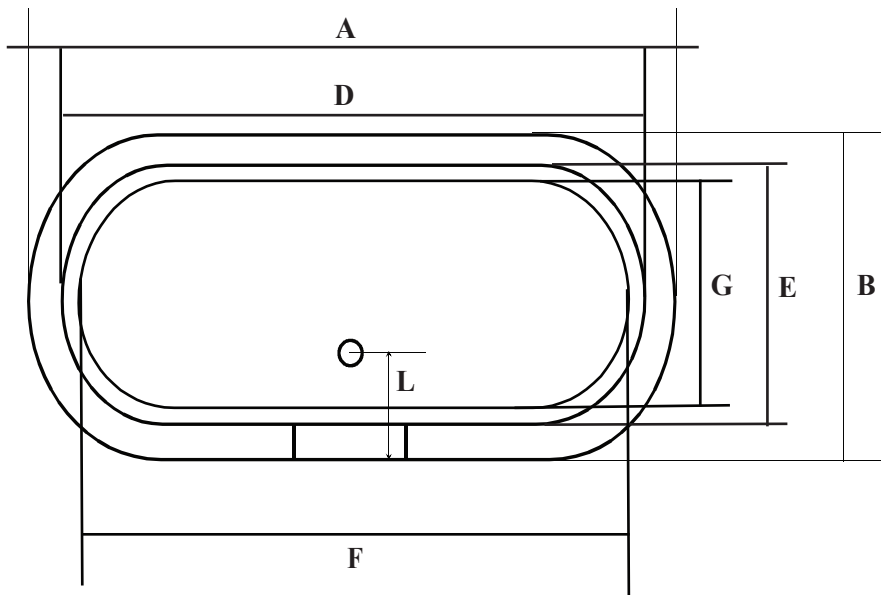

SUNRISE

61" Dual Bath w/ #825 Pedestal

#856 Drilled 8" c.c. on deck

#866 No drillings, may be custom drilled

#876 No drillings, continuous rolled rim

Front view

Rear view

Pedestal side view

Dimensions in Inches													
	A	B	C	D	E	F	G	H	I	J	K	L	M
61" Dual	61	31	19	55	25	40	19	13	26	-	12	11	-
#825 Pedestal	47	25	8	-	-	-	-	-	-	-	-	-	12

Overflow Diameter is 2 1/8"
 Waste Diameter is 2 1/2"
 Rim Width is 3"
 Hole Diameter is 1 3/4"
 Water Capacity is 45 Gal
 Bathing Well 40"L x 16"W
 Weight of Tub is 254 lbs
 Weight of Pedestal is 97 lbs

The drain is centered under the rim of the tub