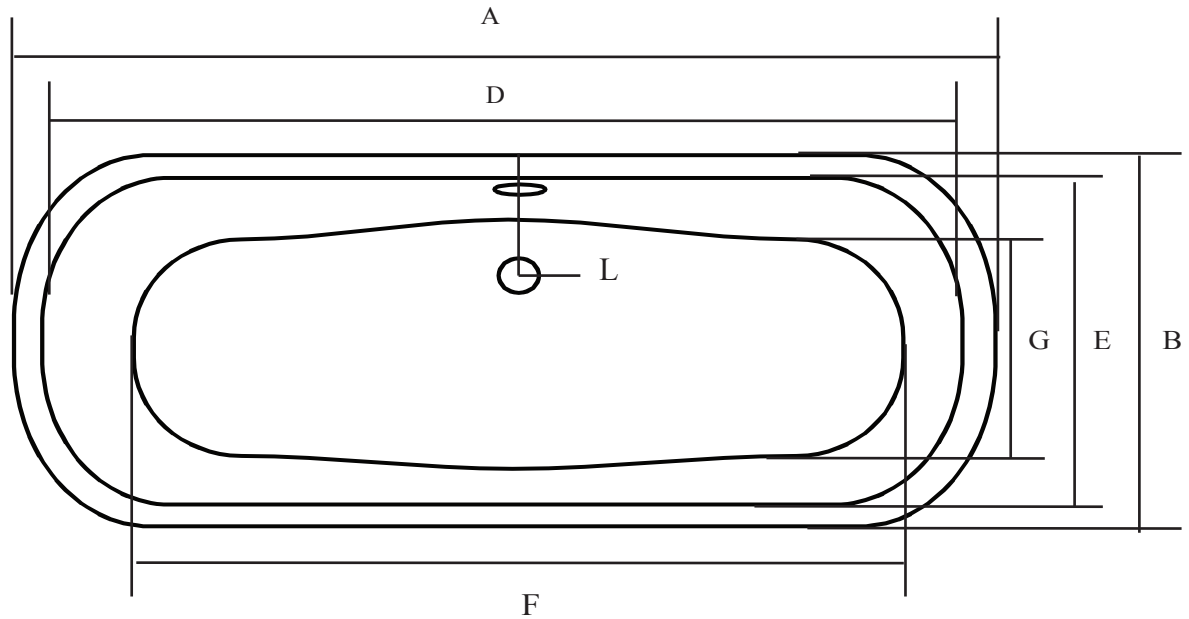

SUNRISE

67" Missy Bath
#860 Continuous Rolled Rim

Dimensions in Inches											
A	B	C	D	E	F	G	H	I	J	K	L
67	27	22	63	23	48	20	14	27	5	-	10

Overflow Diameter is 2 1/8"
Waste Diameter is 2 1/2"
Rim Width is 3"
Hole Diameter is 1 3/4"
Water Capacity is 57 Gal
Bathing Well 48"L X 18 5/16"W
Weight of Tub is lbs 282
Weight of Feet is 20 lbs