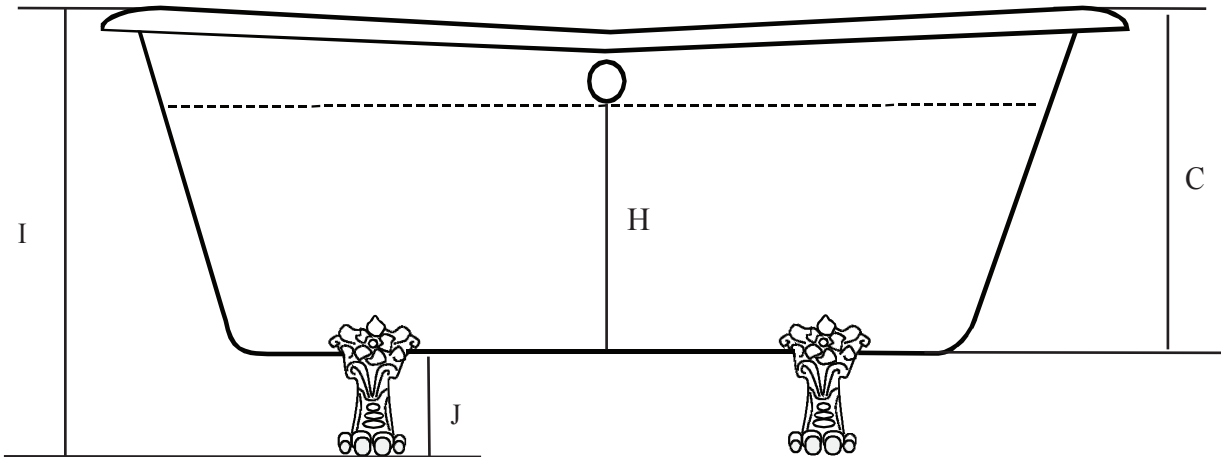

SUNRISE

67" Missy Bath
#860 Continuous Rolled Rim

Dimensions in Inches											
A	B	C	D	E	F	G	H	I	J	K	L
67	27	22	63	23	48	20	14	27	5	-	10

Overflow Diameter is 2 1/8"
Waste Diameter is 2 1/2"
Rim Width is 3"
Hole Diameter is 1 3/4"
Water Capacity is 57 Gal
Bathing Well 48"L X 18 5/16"W
Weight of Tub is lbs 282
Weight of Feet is 20 lbs