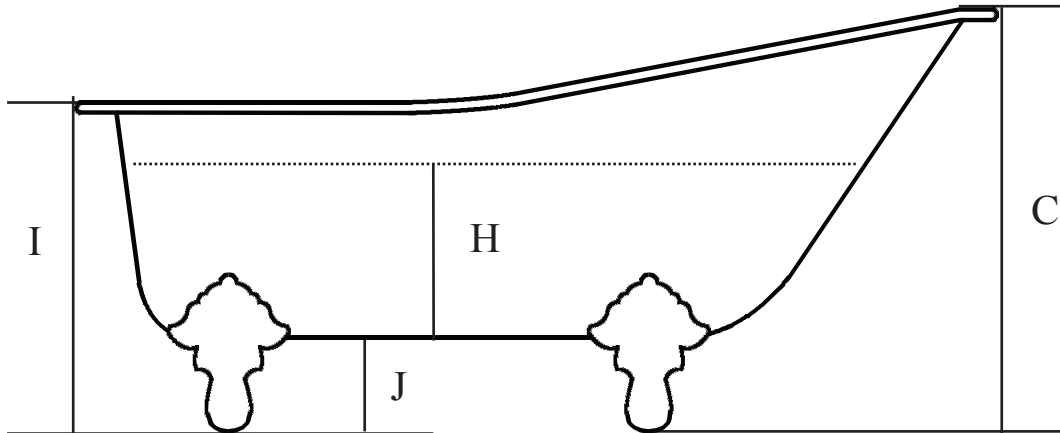

## 54" Slipper Bath

#895 Drilled 8" c.c.

#896 No drillings, may be custom drilled

#897 No drillings, continuous rolled rim

Dimensions in Inches											
A	B	C	D	E	F	G	H	I	J	K	L
54	30	31	48	24	33	18	13	23	6	12	11

The drain is centered under the rim of the tub

Overflow Diameter is 2 1/8"  
 Waste Diameter is 2 1/2"  
 Rim Width is 3"  
 Hole Diameter is 1 3/4"  
 Water Capacity is 44 Gal  
 Bathing Well 33"L x 15"W  
 Weight of Tub is 253 lbs  
 Weight of Feet is 25 lbs