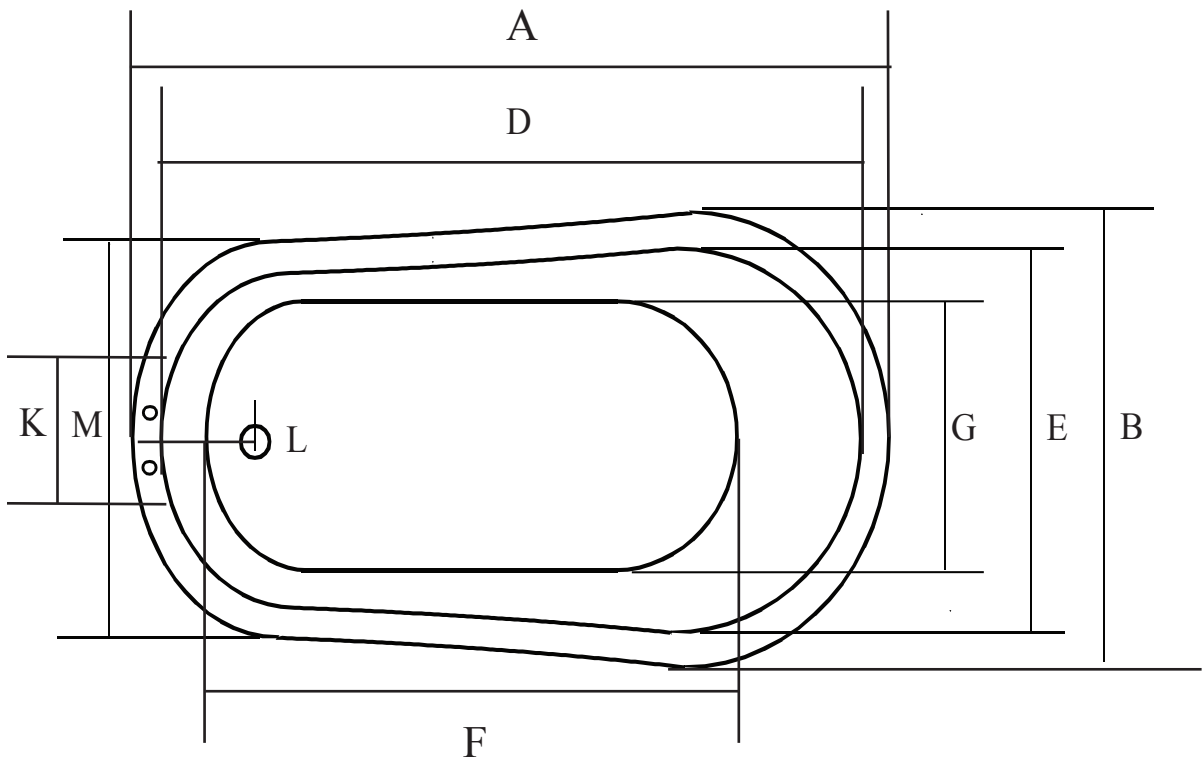

## 54" Slipper Bath

#895 Drilled 8" c.c.

#896 No drillings, may be custom drilled

#897 No drillings, continuous rolled rim

Dimensions in Inches											
A	B	C	D	E	F	G	H	I	J	K	L
54	30	31	48	24	33	18	13	23	6	12	11

The drain is centered under the rim of the tub

Overflow Diameter is 2 1/8"  
 Waste Diameter is 2 1/2"  
 Rim Width is 3"  
 Hole Diameter is 1 3/4"  
 Water Capacity is 44 Gal  
 Bathing Well 33"L x 15"W  
 Weight of Tub is 253 lbs  
 Weight of Feet is 25 lbs