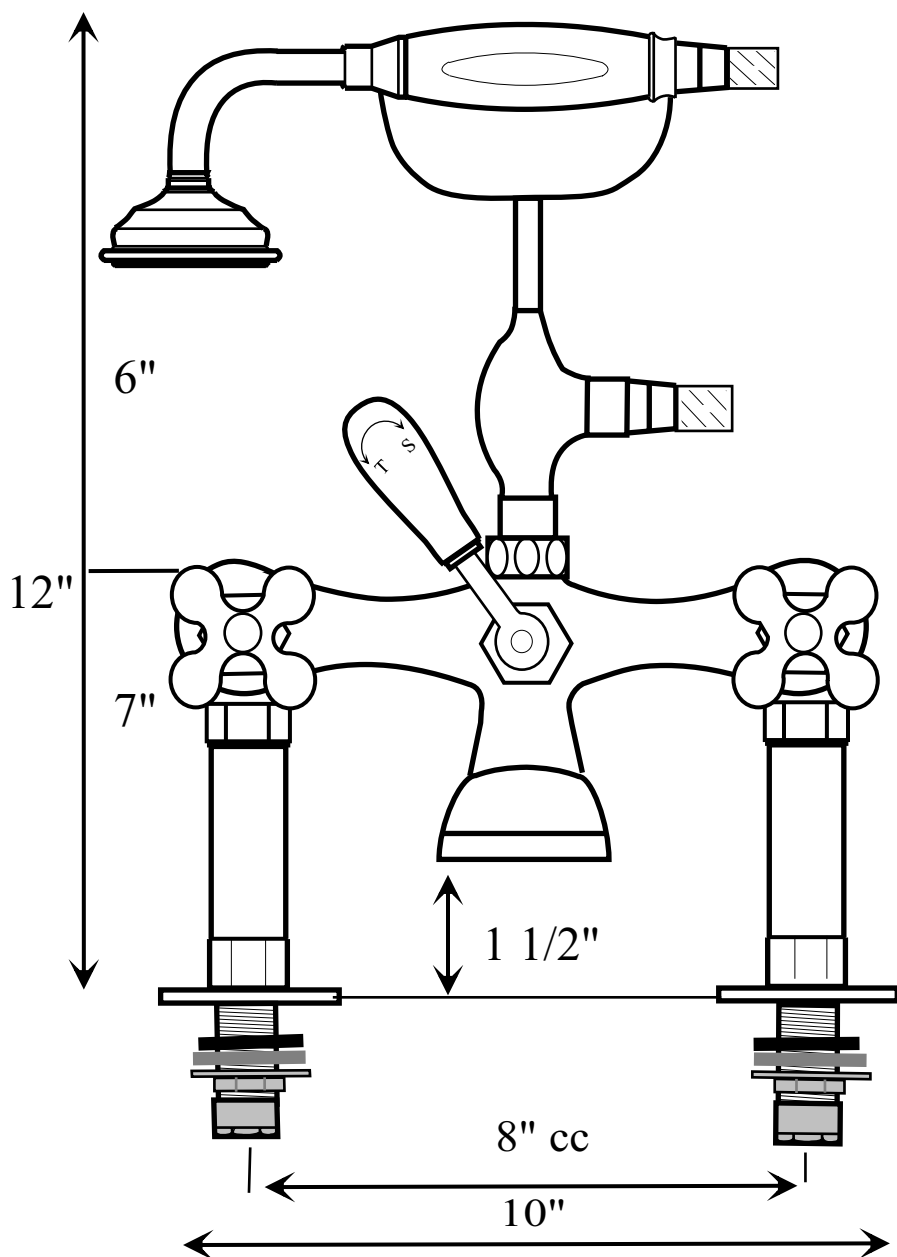

SUNRISE SPECIALTY CO.

533-Deck Mounted

Specifications

The 533 deck mounted faucet comes with 1/2" IPS nipples for an easy installation.

This faucet features a integral backflow prevention. Provided with a 60" handshower hose.