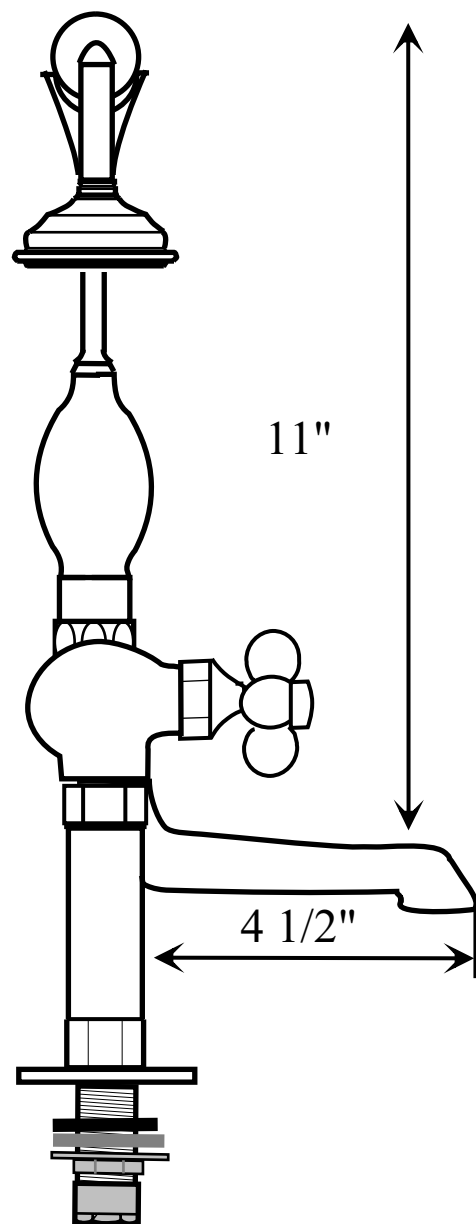

SUNRISE SPECIALTY CO.

533-Deck Mounted

Specifications

The 533 deck mounted faucet comes with 1/2" IPS nipples for an easy installation.

This faucet features a integral backflow prevention. Provided with a 60" handshower hose.